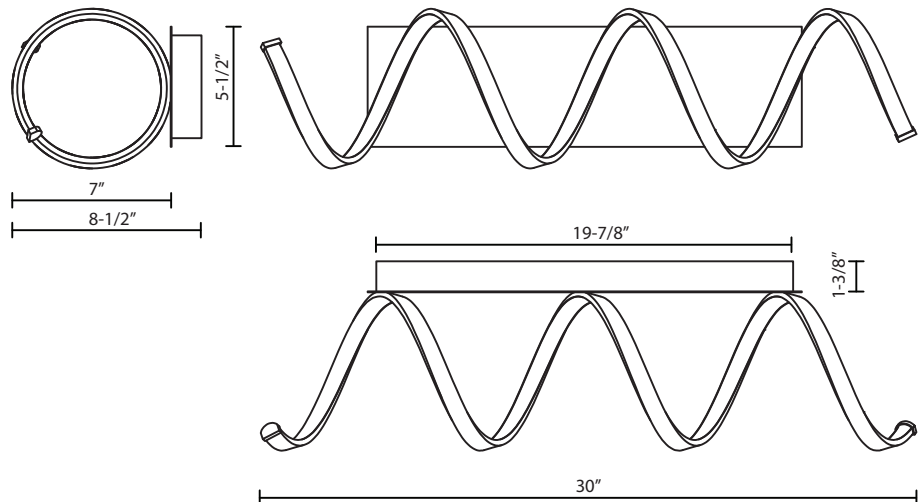

## Wall Sconce

AS - Antique Silver

BK - Black

AN - Antique Brass

PROJECT					
DATE				TYPE	
Voltage	Watt	LED Lumens	Delivered Lumens	Finish(es)	Color Temp
120V	34W	2970lm	1727lm*	AS - Antique Silver	3000K
120V	34W	2970lm	1727lm*	AN - Antique Brass	CRI (Ra) >90
120V	34W	2970lm	1727lm*	BK - Black	Dimming 100% - 10%
					Rated Life 50,000 hours

\*Preliminary figures

Custom options available.

Fixture Weight:  
4.2lb

Canopy Dimensions:  
L : 5-1/2", W : 19-7/8", H : 1-3/8"

Comments: