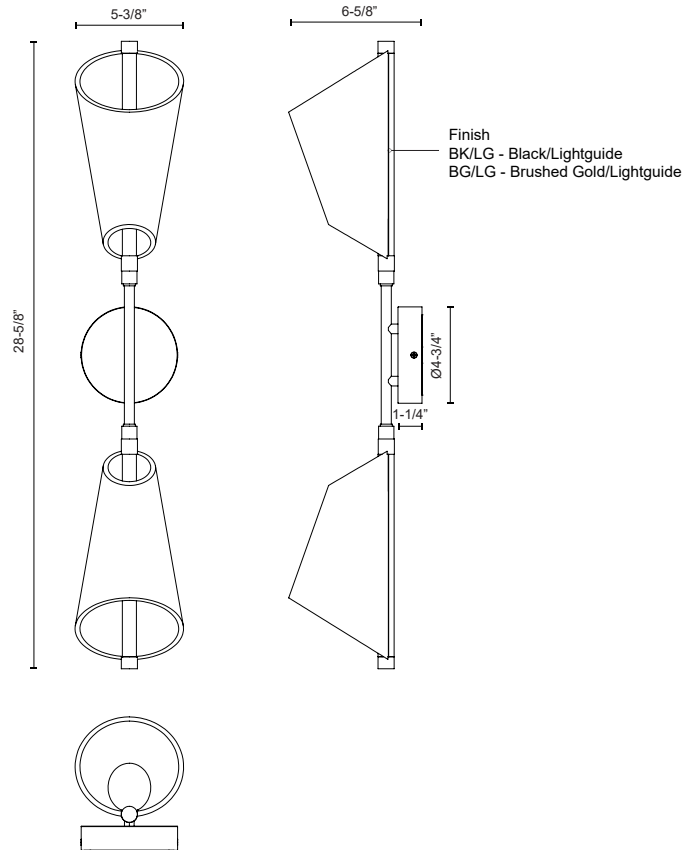

MULBERRY WS62629

WALL

PROJECT

SPECIFICATION DETAILS

Fixture Dimensions	W5-3/8" x H28-5/8" x E6-5/8"
Light Source	LED with DC Driver
Wattage	27W
Total Lumens	2240lm
Delivered Lumens	BG/LG-1121lm; BK/LG-1200lm;
Voltage	120V
Color Temperature	3000K
CRI (Ra)	90CRI
Optional Color Temps	2700K - 5000K Available, Minimum Order Quantities Apply
LED Rated Life	50,000 hours
Dimming	100% - 10%, TRIAC or ELV Dimmer (Not Included)
Diffuser Details	Acrylic diffuser
Shade Details	Clear Acrylic Light Guide Shade
Location	Dry
Mounting Style	All Orientation; Wall;
CEC Title 24 JA8	Yes, JA8-2022
Canopy Dimensions	D4-3/4" x E1-1/4"

* For custom options, consult factory for details.

* For warranty information, please visit www.kuzcolighting.com/warranty

DESCRIPTION

Classic shapes take new form in the stunning new Mulberry collection. Minimal, modern forged bodies and striking edge lit shades make up this one-of-a-kind collection. Each shade of the Mulberry is crafted with clear etched acrylic, creating the modern glow seen throughout the pieces of this collection. Available in both Brushed Gold or Matte Black accents.

KUZCO

CANADA: 19054 28TH AVENUE - SURREY, BC V3Z 6M3
USA: 3035 E. LONE MOUNTAIN ROAD - LAS VEGAS, NV 89081

WWW.KUZCOLIGHTING.COM

© 2022 KUZCO LIGHTING. ALL RIGHTS RESERVED.

COMMENT