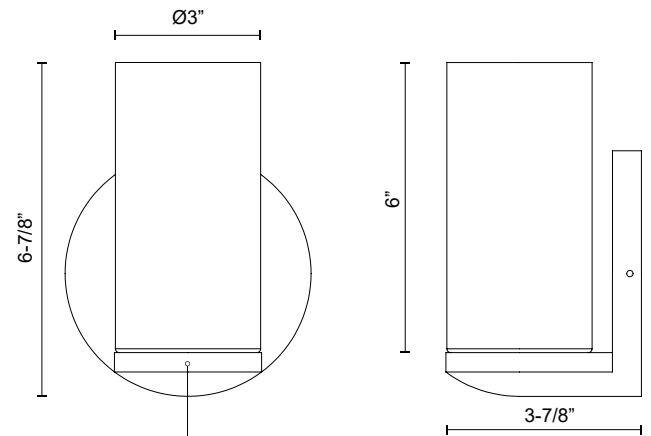

BIRCH WS53505

WALL

PROJECT

SPECIFICATION DETAILS

* For custom options, consult factory for details.

Fixture Dimensions	W3" x H6-7/8" x E3-7/8"
Light Source	AC LED Module
Wattage	6W
Total Lumens	430lm
Delivered Lumens	230lm*
Voltage	120V
Color Temperature	3000K
CRI (Ra)	90CRI
Optional Color Temps	2700K - 5000K Available, Minimum Order Quantities Apply
LED Rated Life	50,000 hours
Dimming	100% - 10%, ELV Dimmer (Not Included)
Diffuser Details	White Diffuser (interior)
Glass Details	Clear Glass (exterior)
ADA Compliant	Yes
Location	Damp
Compliance	ADA
Warranty	5 Years
Illumination Direction	Up or Down
Mounting Style	Up or Down
Canopy Dimensions	D5" x H5/8"

DESCRIPTION

If warm candlelight is what you're after, look no further than the Birch Collection. Clear glass cylinders with frosted glass diffusers give the distinguished look of soft, lit candles for a clean, romantic feel that plays well in various spaces. Available in Brushed Gold or Powder-Coated Black

Finish
BG/CL - Brushed Gold/Clear Glass
BK/CL - Black/Clear Glass

COMMENT

KUZCO

19054 28TH AVENUE
SURREY - BC V3Z 6M3
CANADA

WWW.KUZCOLIGHTING.COM