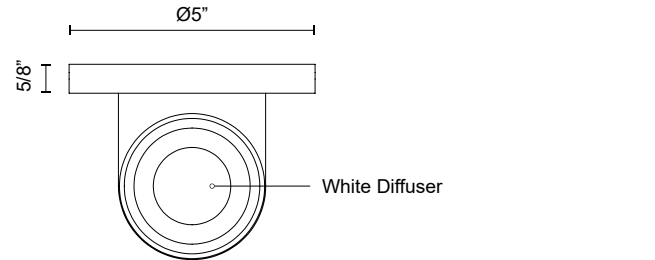

BIRCH WS53505

WALL

PROJECT

SPECIFICATION DETAILS

* For custom options, consult factory for details.

Fixture Dimensions	W3" x H6-7/8" x E3-7/8"
Light Source	AC LED Module
Wattage	6W
Total Lumens	430lm
Delivered Lumens	230lm*
Voltage	120V
Color Temperature	3000K
CRI (Ra)	90CRI
Optional Color Temps	2700K - 5000K Available, Minimum Order Quantities Apply
LED Rated Life	50,000 hours
Dimming	100% - 10%, ELV Dimmer (Not Included)
Diffuser Details	White Diffuser (interior)
Glass Details	Clear Glass (exterior)
ADA Compliant	Yes
Location	Damp
Compliance	ADA
Warranty	5 Years
Illumination Direction	Up or Down
Mounting Style	Up or Down
Canopy Dimensions	D5" x H5/8"

DESCRIPTION

If warm candlelight is what you're after, look no further than the Birch Collection. Clear glass cylinders with frosted glass diffusers give the distinguished look of soft, lit candles for a clean, romantic feel that plays well in various spaces. Available in Brushed Gold or Powder-Coated Black

Finish
BG/CL - Brushed Gold/Clear Glass
BK/CL - Black/Clear Glass

COMMENT

KUZCO

19054 28TH AVENUE
SURREY - BC V3Z 6M3
CANADA

WWW.KUZCOLIGHTING.COM