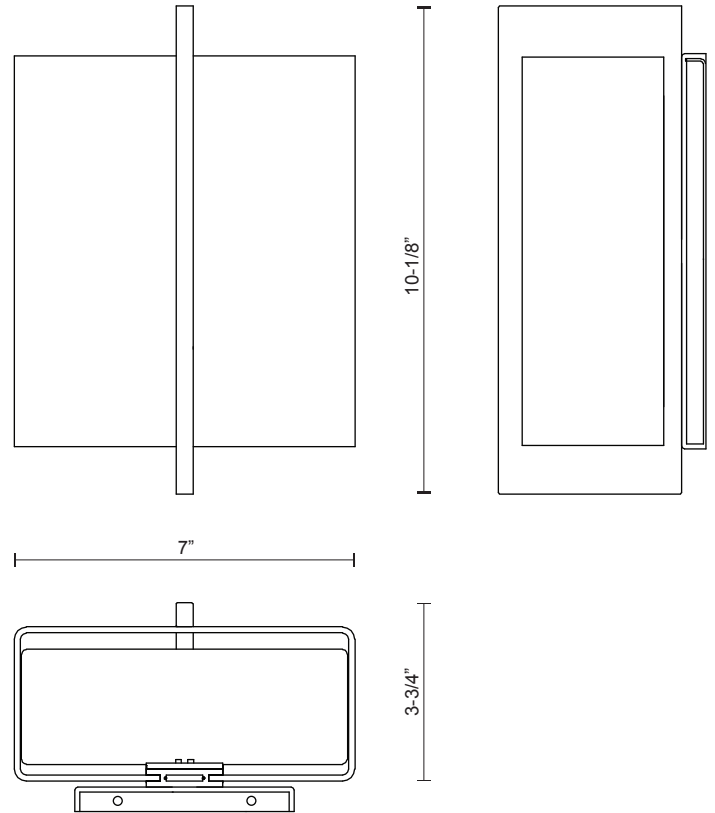

WS39210

Specification Sheet

Wall Sconce

BK - Black

| PROJECT | | | | | |
|---------|------|------------|------------------|--------------------|-------------------------|
| DATE | | | | TYPE | |
| Voltage | Watt | LED Lumens | Delivered Lumens | Finish(es) | Color Temp |
| 120V | 14W* | 1000lm* | 650lm* | BK - Black | 3000K |
| 120V | 14W* | 1000lm* | 650lm* | CH - Chrome | CRI(Ra) >90 |
| 120V | 14W* | 1000lm* | 650lm* | VB - Vintage Brass | Dimming 100%-10% |
| | | | | | Rated Life 50,000 hours |

*Preliminary figures

CH - Chrome

VB - Vintage Brass

Product Descriptions

Vertical plated or painted steel accent and wall plate. Extruded rectangular opal glass diffuser. Outward emitting wall light.

Product Details

Dimmable with ELV dimmer (not included)

Custom options available.

Canopy dimensions:

Comments: