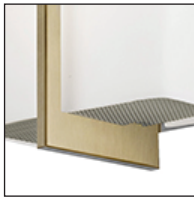

WS39210

Specification Sheet

Wall Sconce

BK - Black

| PROJECT | | | | | |
|---------|------|------------|------------------|--------------------|-------------------------|
| DATE | | | | TYPE | |
| Voltage | Watt | LED Lumens | Delivered Lumens | Finish(es) | Color Temp |
| 120V | 14W* | 1000lm* | 650lm* | BK - Black | 3000K |
| 120V | 14W* | 1000lm* | 650lm* | CH - Chrome | CRI(Ra) >90 |
| 120V | 14W* | 1000lm* | 650lm* | VB - Vintage Brass | Dimming 100%-10% |
| | | | | | Rated Life 50,000 hours |

*Preliminary figures

CH - Chrome

VB - Vintage Brass

Product Descriptions

Vertical plated or painted steel accent and wall plate. Extruded rectangular opal glass diffuser. Outward emitting wall light.

Product Details