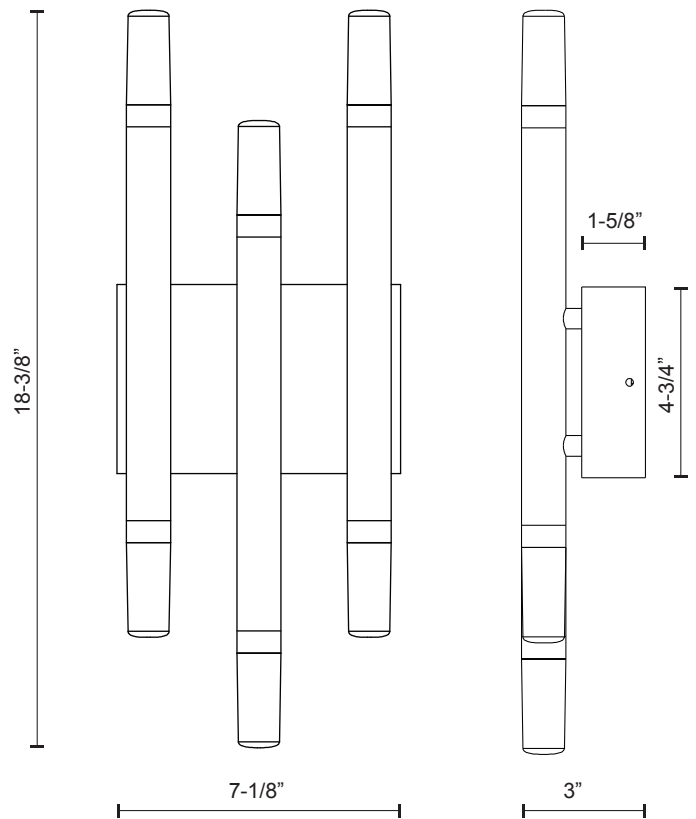

WS19707

Specification Sheet

Wall Sconce

Product Descriptions

Cylindrical aluminum arms extend from square wall mount. Finely textured powder-coat finish. Tapered round translucent diffusers. Plated brushed gold accent rings

Product Details

High system efficacy. Low total life cycle cost. ETL Listed.
5-years warranty.
Complete warranty terms located at: www.kuzcolighting.com/warranty
Utilizes our LED Driver Light Engine.
LED Driver within canopy.
Up and down light.
Dimmable with ELV or TRIAC dimmer (not included)
Custom options available.

Canopy dimensions:
W7-1/8"x H4-3/4"x E1-5/8"

PROJECT					
DATE				TYPE	
Voltage	Watt	LED Lumens	Delivered Lumens	Finish(es)	Color Temp 3000K
120V	18W*	1312lm*	1150lm*	BK - Black	CRI(Ra) >90
120V	18W*	1312lm*	1150lm*	WH - White	Dimming 100%-10%
					Rated Life 50,000 hours

*Preliminary figures

Comments: