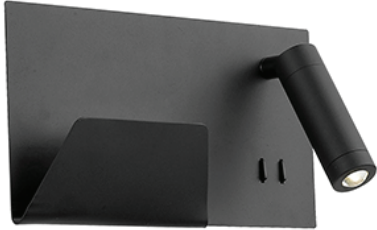

WS16811R

Specification Sheet

Wall Sconce

BK - Black

WH - White

PROJECT						
DATE				TYPE		
Voltage	LED Watt	Charger Watt	LED Lumens	Delivered Lumens	Finish(es)	Color Temp 3000K
120V	MAX 15W	MAX 10W	924lm*	710lm*	BK - Black	CRI(Ra) >80
120V	MAX 15W	MAX 10W	924lm*	710lm*	WH - White	Dimming N/A
						Rated Life 50,000 hours

*Preliminary figures

Product Descriptions

Adjustable cylindrical aluminum spot light attached to rectangular wall mount.
 Finely textured achromatic powder-coat finish
 Frosted acrylic ambient light.
 On/off switches control two light sources.
 USB charging port.

Product Details

High system efficacy. Low total life cycle cost. ETL Listed.
 5-years warranty.
 Complete warranty terms located at: www.kuzcolighting.com/warranty
 Custom options available.

Comments:

Canopy dimensions: