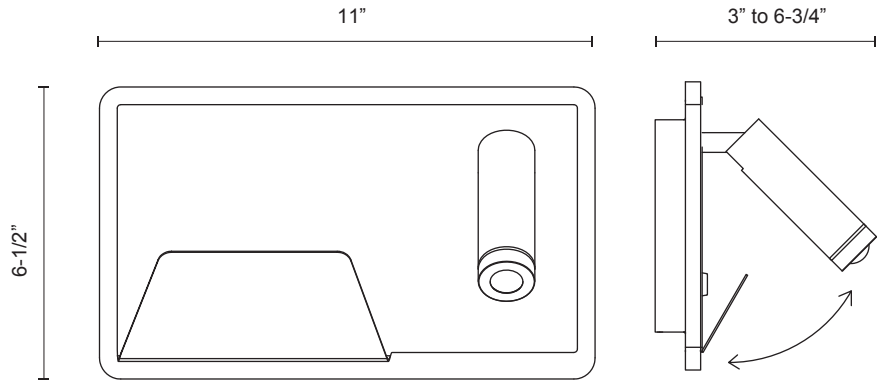

WS16811R

Specification Sheet

Wall Sconce

BK - Black

WH - White

PROJECT						
DATE				TYPE		
Voltage	LED Watt	Charger Watt	LED Lumens	Delivered Lumens	Finish(es)	Color Temp 3000K
120V	MAX 15W	MAX 10W	924lm*	710lm*	BK - Black	CRI(Ra) >80
120V	MAX 15W	MAX 10W	924lm*	710lm*	WH - White	Dimming N/A
						Rated Life 50,000 hours

*Preliminary figures

Product Descriptions

Adjustable cylindrical aluminum spot light attached to rectangular wall mount.
 Finely textured achromatic powder-coat finish
 Frosted acrylic ambient light.
 On/off switches control two light sources.
 USB charging port.

Product Details

High system efficacy. Low total life cycle cost. ETL Listed.
 5-years warranty.
 Complete warranty terms located at: www.kuzcolighting.com/warranty
 Custom options available.

Comments:

Canopy dimensions: