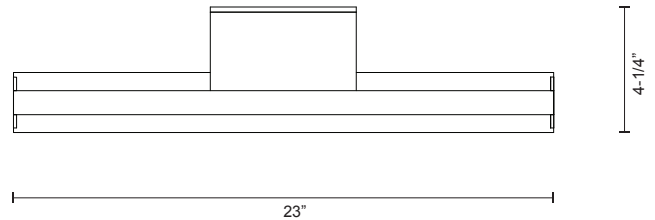

Metal Finish
WH - White
BK - Black