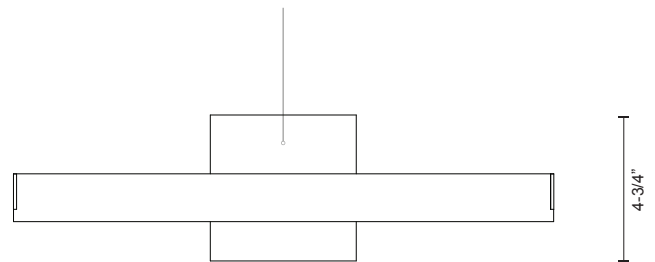

WS10423-BK

Metal Finish
WH - White
BK - Black

*Subject to testing confirmation

WS10423-BK

WS10423-WH

KUZCO
LIGHTING

20170105

19054 28th Avenue
Surrey, BC, Canada
V3Z 6M3