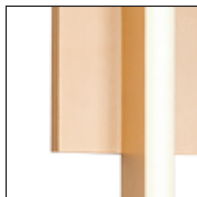

WS10324-GD