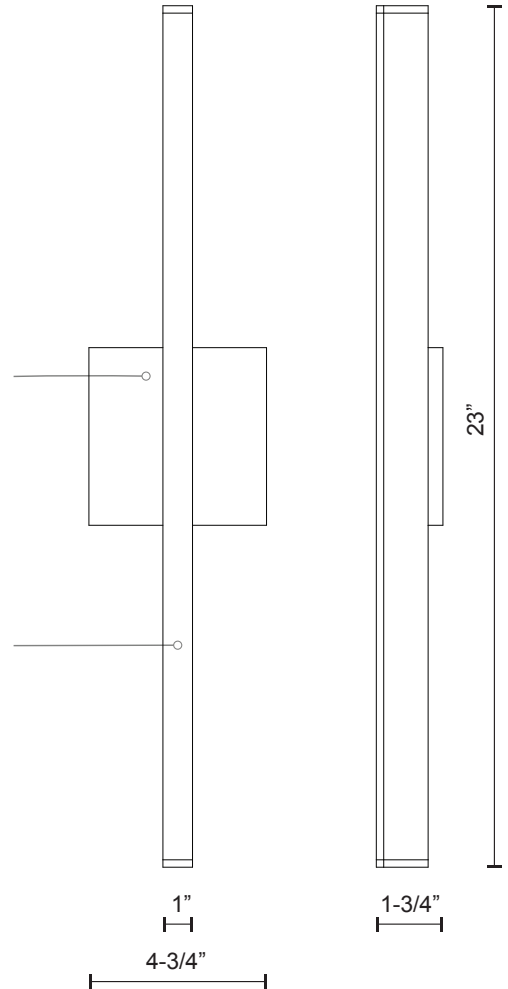

*Subject to testing confirmation