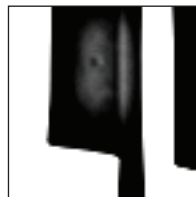

WS10324-BK