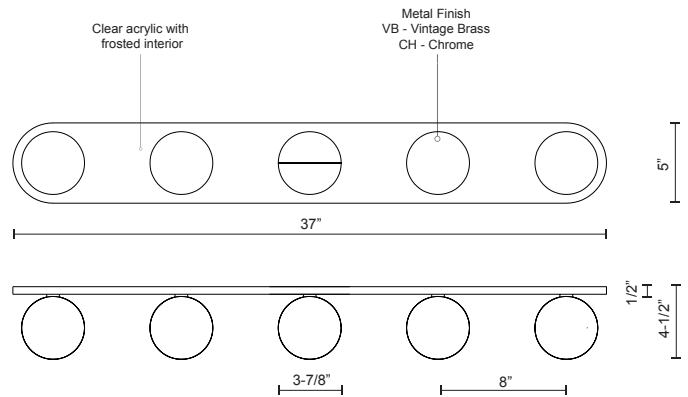

PLUTO
VL47337
VANITY

PROJECT

DESCRIPTION

A timeless spherical geometry is inherent to the Pluto pendant. A split line at the globe equator separates complementary plated LED housing from translucent acrylic diffuser. The multiple color options make the fixture a perfect furnishing accent or, in multiples, a focal point.

VL47337-CH
Chrome

VL47337-VB
Vintage Brass

SPECIFICATION DETAILS

* For custom options, consult factory for details.

Fixture Dimensions	W37" x H5" x E4-1/2"
Light Source	LED
Wattage	25W
Total Lumens	2000lm
Delivered Lumens	CH-1350lm; VB-1305lm;
Voltage	120V
Color Temperature	3000K
CRI (Ra)	>90
Optional Color Temps	2700K - 5000K Available, Minimum Order Quantities Apply
LED Rated Life	50,000 hours
Dimming	100% - 10%, ELV Dimmer (Not Included)
Diffuser Details	Clear with Frosted Center
Location	Damp
Warranty	5 Years
Canopy Dimensions	W37" x H5" x E1/2"