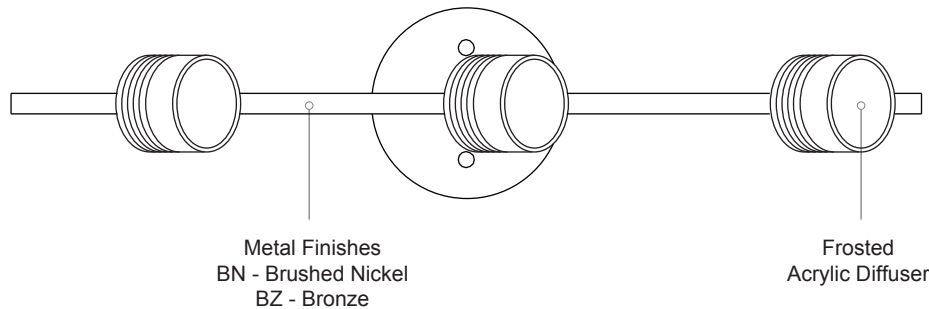

TR10022

SPECIFICATION SHEET

PROJECT		
DATE		TYPE

Sophisticated LED technology meets indoor fixed track

- Frosted acrylic diffuser
- Brushed nickel or bronze metal finish
- Dimmable with ELV dimmer (Not included)
- 120V

Color Temp 3000K
CRI (Ra) >80
Dimming 100% - 10%
Rated Life 50,000 hours

Voltage	Watt	LED Lumens	Delivered Lumens	Finish(es)
120V	15W	3 x 400	698lm*	BN / BZ

*Subject to Testing Confirmation