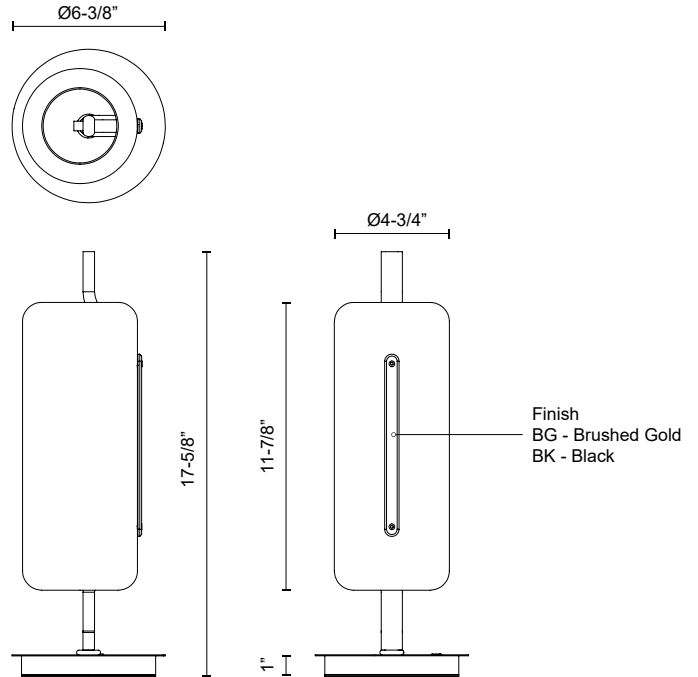

TL28518-BG
Brushed Gold

TL28518-BK
Black

SPECIFICATION DETAILS

* For custom options, consult factory for details.

Fixture Dimensions	D6-3/8" x H17-5/8"
Light Source	LED with DC Driver
Wattage	9W
Total Lumens	650lm
Delivered Lumens	320lm*
Voltage	120V
Color Temperature	3000K
CRI (Ra)	90CRI
Optional Color Temps	2700K - 5000K Available, Minimum Order Quantities Apply
LED Rated Life	50,000 hours
Dimming	100% - 10%, Touch dimmer
Diffuser Details	White Acrylic (interior)
Glass Details	Clear Glass (exterior)
Wire Type	Black Driver and Wire
Location	Dry
Warranty	5 Years
Illumination Direction	Up/Down