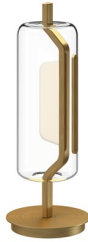

HILO TL28518

TABLE LAMPS

PROJECT

DESCRIPTION

Lightweight and airy, the Hilo Collection uses Kuzco's signature light guide technology to illuminate your space brilliantly. The cylindrical glass stackable shades allow for a customized looking piece that provides ample omni-directional light to any room in the house. Available in brushed or powder-coated options.

TL28518-BG
Brushed Gold

TL28518-BK
Black

SPECIFICATION DETAILS

* For custom options, consult factory for details.

Fixture Dimensions	D6-3/8" x H17-5/8"
Light Source	LED with DC Driver
Wattage	9W
Total Lumens	650lm
Delivered Lumens	320lm*
Voltage	120V
Color Temperature	3000K
CRI (Ra)	90CRI
Optional Color Temps	2700K - 5000K Available, Minimum Order Quantities Apply
LED Rated Life	50,000 hours
Dimming	100% - 10%, Touch dimmer
Diffuser Details	White Acrylic (interior)
Glass Details	Clear Glass (exterior)
Wire Type	Black Driver and Wire
Location	Dry
Warranty	5 Years
Illumination Direction	Up/Down