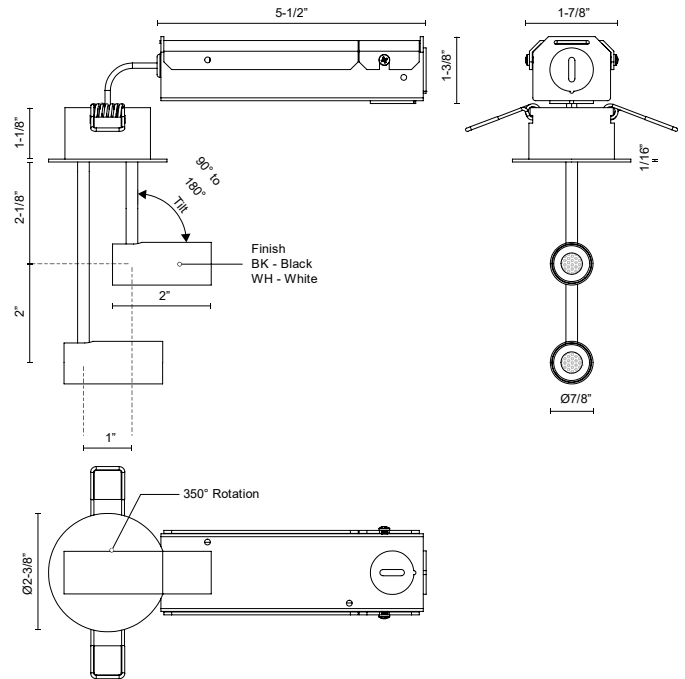

DOWNEY  
SF15602  
FLUSH MOUNT

PROJECT

SF15602-WH  
White

SF15602-BK  
Black

SPECIFICATION DETAILS

\* For custom options, consult factory for details.

<b>Fixture Dimensions</b>	D7/8" x H5-3/4"
<b>Light Source</b>	LED with DC Driver
<b>Wattage</b>	8W
<b>Total Lumens</b>	525lm
<b>Delivered Lumens</b>	356lm
<b>Voltage</b>	120V
<b>Color Temperature</b>	3000K
<b>CRI (Ra)</b>	>90
<b>Optional Color Temps</b>	2700K - 5000K Available, Minimum Order Quantities Apply
<b>LED Rated Life</b>	50,000 hours
<b>Dimming</b>	100% - 10%, ELV or TRIAC dimmer (not included)
<b>Diffuser Details</b>	Clear Acrylic TIR
<b>Location</b>	Dry
<b>Warranty</b>	5 Years
<b>Canopy Dimensions</b>	D2-3/8" x H1/16"

DESCRIPTION

Recessed within the minute barrel of the quintessential adjustable lamp is a spot light assembly applied across the Downey line. By utilizing slim LED boards and recessed driver, the canopy scale is reduced to a fundamental trim plate and minimizes the visual footprint of the functional fixtures. Available in two petite cylindrical sizes and a single or multi-light configuration.