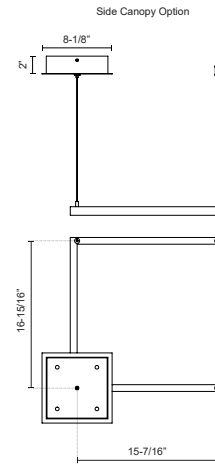

PIAZZA
PD88118
PENDANTS

PROJECT

PD88118-BG
Brushed Gold

PD88118-BK
Black

PD88118-WH
White

SPECIFICATION DETAILS

Fixture Dimensions	L17-3/4" x W17-3/4" x H1-3/8"
Light Source	LED with DC Driver
Wattage	37W
Total Lumens	2810lm
Delivered Lumens	BK-1280lm*; WH-1720lm*;
Voltage	120V
Color Temperature	3000K
CRI (Ra)	90CRI
Optional Color Temps	2700K - 5000K Available, Minimum Order Quantities Apply
LED Rated Life	50,000 hours
Dimming	100% - 10%, TRIAC or ELV Dimmer (Not Included)
Diffuser Details	Frosted Silicone Diffuser
Adjustable	Yes
Wire Length	120" Max
Wire Type	BG - Black Wire; BK - Black Wire; WH - Clear Wire;
Minimum Hang Height	12"
Sloped Ceiling Adaptable	Yes
Location	Dry
Illumination Direction	Downlight
Canopy Dimensions	L8-1/8" x W8-1/8" x H2"

* For custom options, consult factory for details.

* For warranty information, please visit www.kuzcolighting.com/warranty

DESCRIPTION

Extruded aluminum with rectangular profile. Flush silicone diffuser. Matte powder-coated finish. Down light. Duo canopy mounting style