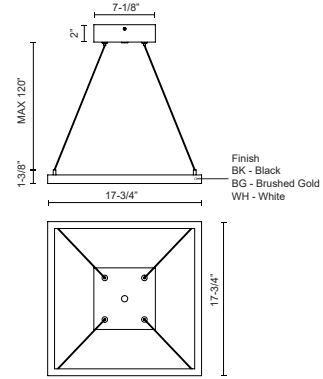

PIAZZA
PD88118
PENDANTS

PROJECT

PD88118-BG
Brushed Gold

PD88118-BK
Black

PD88118-WH
White

SPECIFICATION DETAILS

Fixture Dimensions	L17-3/4" x W17-3/4" x H1-3/8"
Light Source	LED with DC Driver
Wattage	37W
Total Lumens	2810lm
Delivered Lumens	BK-1280lm*; WH-1720lm*;
Voltage	120V
Color Temperature	3000K
CRI (Ra)	90CRI
Optional Color Temps	2700K - 5000K Available, Minimum Order Quantities Apply
LED Rated Life	50,000 hours
Dimming	100% - 10%, TRIAC or ELV Dimmer (Not Included)
Diffuser Details	Frosted Silicone Diffuser
Adjustable	Yes
Wire Length	120" Max
Wire Type	BG - Black Wire; BK - Black Wire; WH - Clear Wire;
Minimum Hang Height	12"
Sloped Ceiling Adaptable	Yes
Location	Dry
Illumination Direction	Downlight
Canopy Dimensions	L8-1/8" x W8-1/8" x H2"

* For custom options, consult factory for details.

* For warranty information, please visit www.kuzcolighting.com/warranty

DESCRIPTION

Extruded aluminum with rectangular profile. Flush silicone diffuser. Matte powder-coated finish. Down light. Duo canopy mounting style