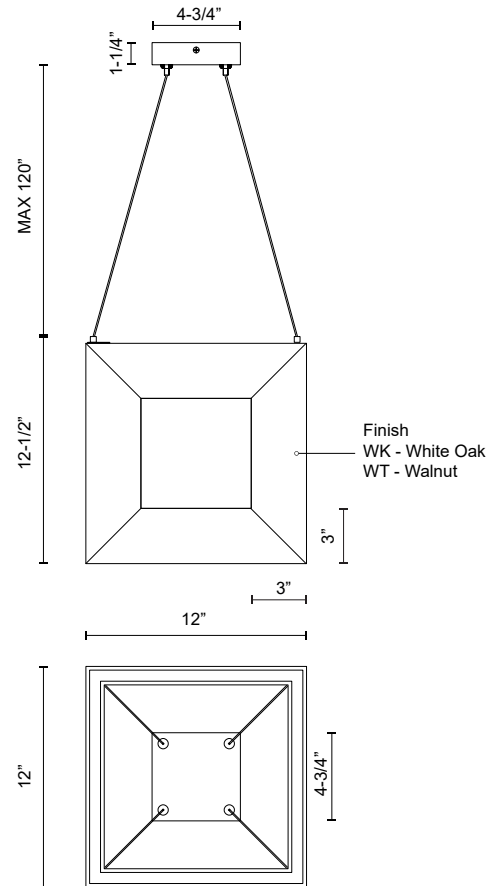

MORINA PD32901

PENDANTS

PROJECT

SPECIFICATION DETAILS

* For custom options, consult factory for details.

Fixture Dimensions	L12" x W12" x H12-1/2"
Light Source	LED with DC Driver
Wattage	20W
Total Lumens	1600lm
Delivered Lumens	700lm*
Voltage	120V
Color Temperature	3000K
CRI (Ra)	90CRI
Optional Color Temps	2700K - 5000K Available, Minimum Order Quantities Apply
LED Rated Life	50,000 hours
Dimming	100% - 10%, TRIAC or ELV Dimmer (Not Included)
Diffuser Details	White Silicone
Adjustable	Yes
Wire Length	120" Max
Wire Type	WK - White; WT - Black
Minimum Hang Height	24"
Location	Dry
Compliance	T24-JA8
Warranty	5 Years
Illumination Direction	Up/Down
CEC Title 24 JA8	Yes, JA8-19
Canopy Dimensions	L4-3/4" x W4-3/4" x H1-1/4"

DESCRIPTION

The Morina Collection is a fantastic way to bring natural tones and geometric designs inside the home. Stunning wood veneer provides a home for the frosted silicone diffuser and delivers ample up-and-down lighting that's great for any space in the home. The modern cubist shapes and white oak or walnut color options blend well with modern décor or rustic-style interiors.

KUZCO

19054 28TH AVENUE
SURREY - BC V3Z 6M3
CANADA

WWW.KUZCOLIGHTING.COM

COMMENT