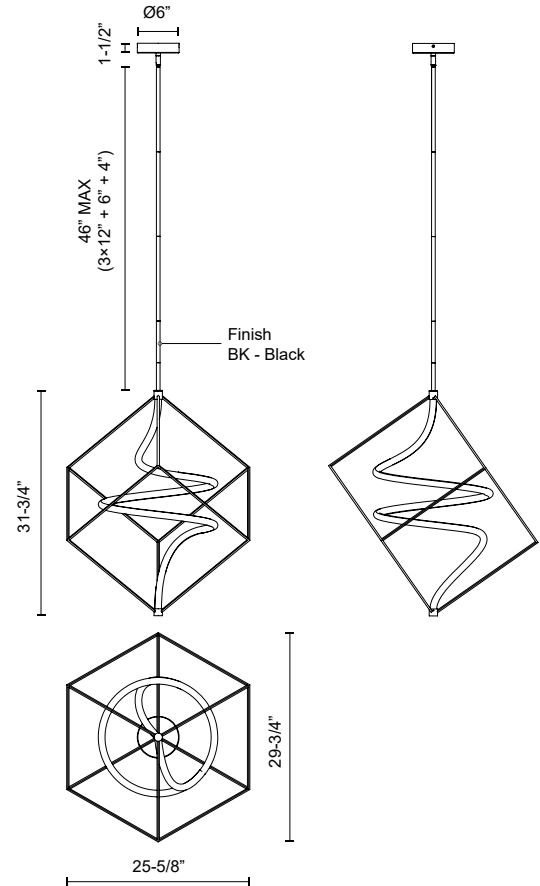

SCRIPT PD29226

PENDANTS

PROJECT

PD29226-BK
Black

SPECIFICATION DETAILS

* For custom options, consult factory for details.

Fixture Dimensions	L25-5/8" x W29-3/4" x H31-3/4"
Light Source	LED with DC Driver
Wattage	27W
Total Lumens	2300lm
Delivered Lumens	1980lm*
Voltage	120V
Color Temperature	3000K
CRI (Ra)	90CRI
Optional Color Temps	2700K - 5000K Available, Minimum Order Quantities Apply
LED Rated Life	50,000 hours
Dimming	100% - 10%, TRIAC or ELV Dimmer (Not Included)
Diffuser Details	Frosted Acrylic
Adjustable	Yes
Rod Length	46" Max (3x12" + 1x6" + 1x4")
Minimum Hang Height	40"
Ceiling Adaptor	Yes, Up to 45 Degrees
Location	Dry
Compliance	T24-JA8
Warranty	5 Years
Illumination Direction	Up/Down
CEC Title 24 JA8	Yes, JA8-19
Canopy Dimensions	D6" x H1-1/2"

DESCRIPTION

A pure work of art, the Script Collection is inspired by our best-selling Cursive Collection. Confined within a 3-dimensional cube, you'll find an effortless acrylic form. This fluid signature of light offers a beautiful addition to a stark space or industrial décor