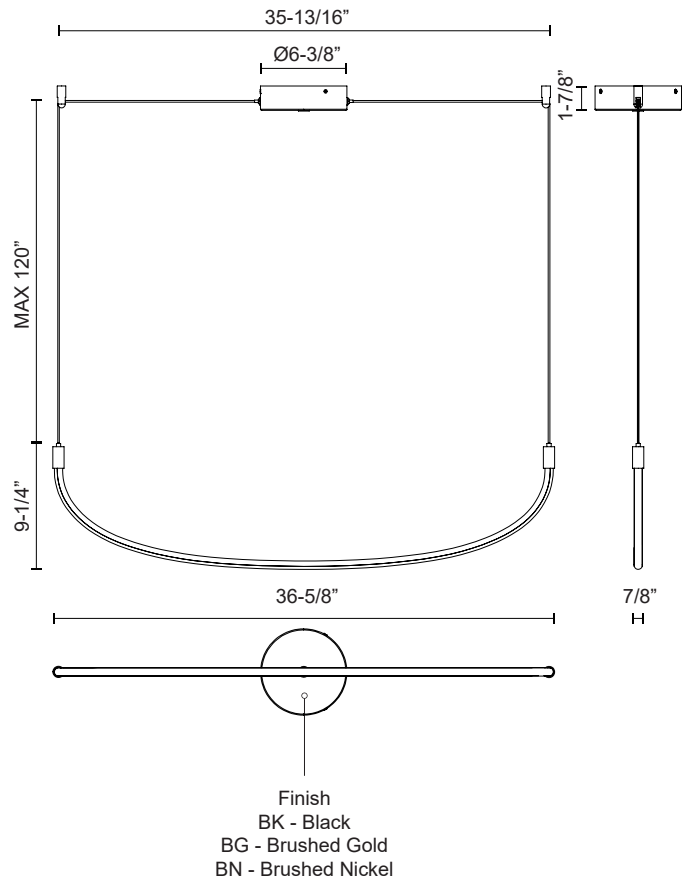

TALIS LP89036

PENDANTS

PROJECT

LP89036-BG
Brushed Gold

LP89036-BK
Black

LP89036-BN
Brushed Nickel

SPECIFICATION DETAILS

Fixture Dimensions	L36-5/8" x W7/8" x H9-1/4"
Light Source	LED with DC Driver
Wattage	20W
Total Lumens	1760lm
Delivered Lumens	BG-1280lm; BK-1231lm; WH-1288lm;
Voltage	120V
Color Temperature	3000K
CRI (Ra)	90CRI
Optional Color Temps	2700K - 5000K Available, Minimum Order Quantities Apply
LED Rated Life	50,000 hours
Dimming	100% - 10%, TRIAC or ELV Dimmer (Not Included)
Adjustable	Yes
Wire Length	120" Max
Wire Type	BG - Black Wire; BK - Black Wire; BN-Clear Wire;
Minimum Hang Height	14"
Sloped Ceiling Adaptable	Yes
Location	Dry
CEC Title 24 JA8	Yes, JA8-2022
Canopy Dimensions	D6-3/8" x H1-7/8"

* For custom options, consult factory for details.

* For warranty information, please visit www.kuzcolighting.com/warranty

DESCRIPTION

The Talis is a new take on a Kuzco classic. Forged as a simple yet organic "U" shaped bar of illumination, the Talis is minimal and stylish at the same time. When layered in three or five bars of illumination, the Talis creates a unique melody that is sure to be the statement of any space. Adjust each bar to the height and space you like with this versatile collection.