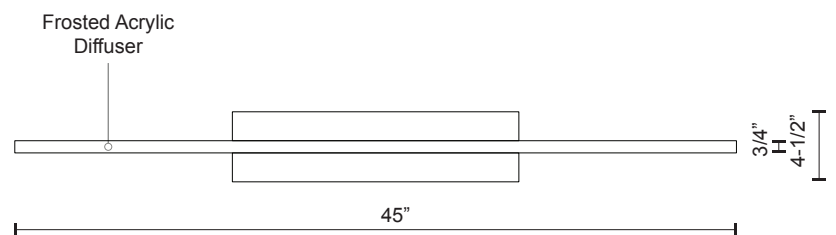

LP10345

SPECIFICATION SHEET

PROJECT	
DATE	TYPE

Sophisticated LED technology meets modern linear pendant

- Linear metal shades in brushed nickel, black, gold or white
- Frosted acrylic diffuser
- Dimmable with ELV dimmer (Not included)
- 120V

Color Temp 3000K
CRI(Ra) >90
Dimming 100% - 10%
Rated Life 50,000 hours

Voltage	Watt	LED Lumens	Delivered Lumens	Finish(es)
120V	29W	2400lm	1609	BN - Brushed Nickel
120V	29W	2400lm	1704	WH - White
120V	29W	2400lm	TBD	BK - Black
120V	29W	2400lm	TBD	GD - Gold

LP10345-GD

*Subject to testing confirmation