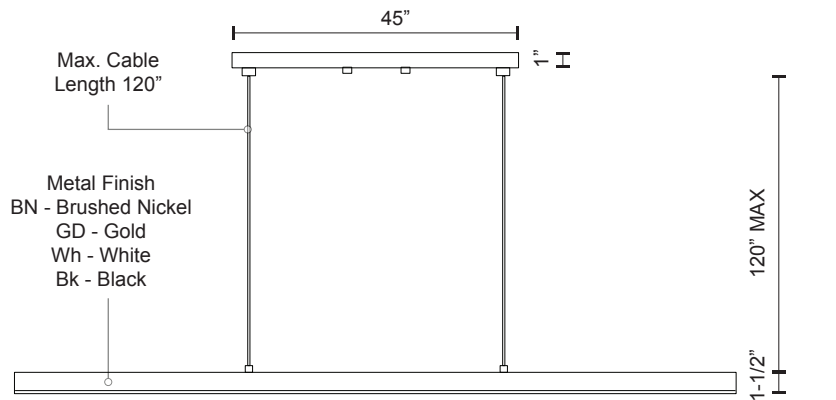

Voltage	Watt	LED Lumens	Delivered Lumens	Finish(es)
120V	29W	2400lm	1609	BN - Brushed Nickel
120V	29W	2400lm	1704	WH - White
120V	29W	2400lm	TBD	BK - Black
120V	29W	2400lm	TBD	GD - Gold

LP10345-GD

\*Subject to testing confirmation