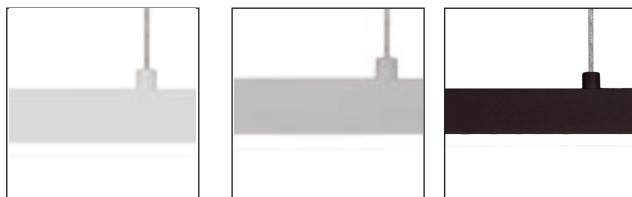

LP10345-BN

LP10356-BK

*Subject to testing confirmation

LP10345-WH