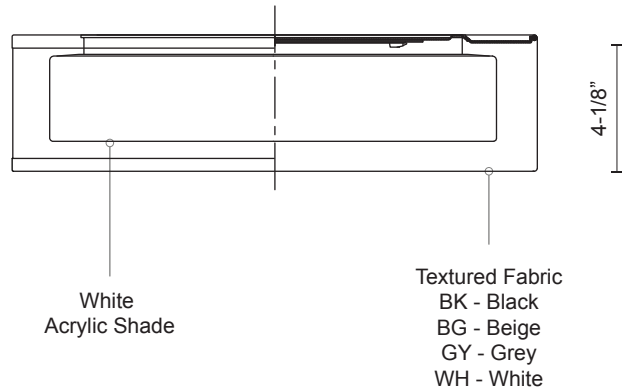

FM7916

Specification Sheet

Flush Mount

PROJECT					
DATE				TYPE	
Voltage	Watt	LED Lumens	Delivered Lumens	Finish(es)	Color Temp 3000K
120V	20W	1600lm	1070lm	BG - Beige	CRI(Ra) >90
120V	20W	1600lm	850lm	BK - Black	Dimming 100%-10%
120V	20W	1600lm	1070lm	GY - Grey	Rated Life 50,000 hours
120V	20W	1600lm	1084lm	WH - White	

*Preliminary figures

BK - Black

Product Descriptions

Round LED flush mount with a refined hand tailored textured fabric shade available in beige, black or white colors. Inside the shade is a white acrylic shade which when lit emits the light evenly throughout the whole room.

Dimmable with ELV dimmer (not included)

Custom options available.

Canopy dimensions:
N/A

Comments: