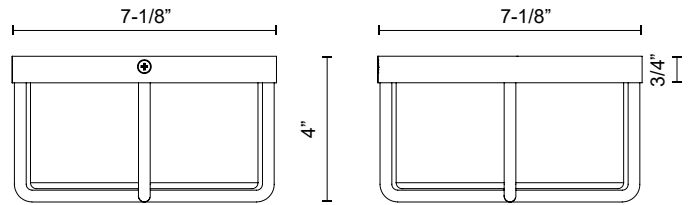

FM45907-BK/OP
Black/Opal Glass

FM45907-BG/OP
Brushed Gold/Opal
Glass

SPECIFICATION DETAILS

* For custom options, consult factory for details.

Fixture Dimensions	L7-1/8" x W7-1/8" x H4"
Light Source	AC LED Module
Wattage	13W
Total Lumens	1020lm
Delivered Lumens	480lm*
Voltage	120V
Color Temperature	3000K
CRI (Ra)	90CRI
Optional Color Temps	2700K - 5000K Available, Minimum Order Quantities Apply
LED Rated Life	50,000 hours
Dimming	100% - 10%, ELV Dimmer (Not Included)
Glass Details	Opal Glass
Location	Dry
Warranty	5 Years
Illumination Direction	Down