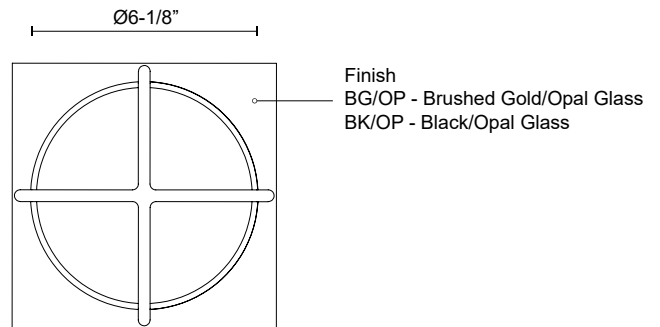

**REGALO
FM45907**
FLUSH MOUNT

PROJECT

DESCRIPTION

The Regalo Collection is all about simple lighting with an elevated design. Cake-like opal glass diffusers are wrapped like presents with sculptural metal details tied to your choice of Powder-Coated Black or Brushed Gold finishes. Available in 7-inch and 10-inch size options to fit your style and lighting demands.

FM45907-BK/OP
Black/Opal Glass

FM45907-BG/OP
Brushed Gold/Opal
Glass

SPECIFICATION DETAILS

* For custom options, consult factory for details.

Fixture Dimensions	L7-1/8" x W7-1/8" x H4"
Light Source	AC LED Module
Wattage	13W
Total Lumens	1020lm
Delivered Lumens	480lm*
Voltage	120V
Color Temperature	3000K
CRI (Ra)	90CRI
Optional Color Temps	2700K - 5000K Available, Minimum Order Quantities Apply
LED Rated Life	50,000 hours
Dimming	100% - 10%, ELV Dimmer (Not Included)
Glass Details	Opal Glass
Location	Dry
Warranty	5 Years
Illumination Direction	Down