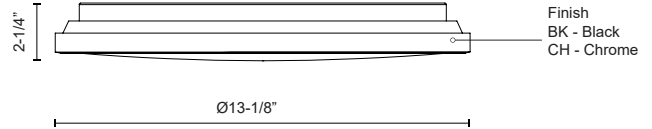

BROOK
FM43313-5CCT
FLUSH MOUNT

PROJECT

Black

Chrome

SPECIFICATION DETAILS

Fixture Dimensions	D13-1/8" x H2-1/4"
Light Source	AC LED Module
Wattage	24W
Total Lumens	2040lm
Delivered Lumens	1260lm*
Voltage	120V
Color Temperature	Selectable CCT 2700K/3000K/3500K/4000K/5000K
CRI (Ra)	90CRI
LED Rated Life	50,000 hours
Dimming	100% - 10%, ELV Dimmer (Not Included)
Diffuser Details	Frosted acrylic diffuser
Location	Dry
Illumination Direction	Downlight
Mounting Style	All Orientation; Ceiling and Wall;
CEC Title 24 JA8	Yes, JA8-2022
Paint Finish	BK01; CH01;

* For custom options, consult factory for details.

* For warranty information, please visit www.kuzcolighting.com/warranty

DESCRIPTION

Circular steel base with polymeric body, frosted acrylic lens. Available in chrome or black finish.

KUZCO

CANADA: 19054 28TH AVENUE - SURREY, BC V3Z 6M3
USA: 3035 E. LONE MOUNTAIN ROAD - LAS VEGAS, NV 89081

WWW.KUZCOLIGHTING.COM

© 2020 KUZCO LIGHTING. ALL RIGHTS RESERVED.

COMMENT