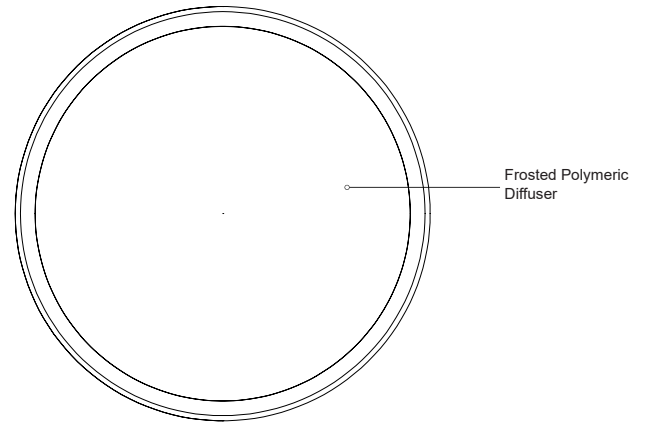

**BROOK**  
**FM43313-5CCT**  
 FLUSH MOUNT

PROJECT

FM43313-BK-5CCT

Black

FM43313-CH-5CCT

Chrome

**SPECIFICATION DETAILS**

<b>Fixture Dimensions</b>	D13-1/8" x H2-1/4"
<b>Light Source</b>	AC LED Module
<b>Wattage</b>	24W
<b>Total Lumens</b>	2040lm
<b>Delivered Lumens</b>	1260lm*
<b>Voltage</b>	120V
<b>Color Temperature</b>	Selectable CCT 2700K/3000K/3500K/4000K/5000K
<b>CRI (Ra)</b>	90CRI
<b>LED Rated Life</b>	50,000 hours
<b>Dimming</b>	100% - 10%, ELV Dimmer (Not Included)
<b>Diffuser Details</b>	Frosted acrylic diffuser
<b>Location</b>	Dry
<b>Illumination Direction</b>	Downlight
<b>Mounting Style</b>	All Orientation; Ceiling and Wall;
<b>CEC Title 24 JA8</b>	Yes, JA8-2022
<b>Paint Finish</b>	BK01; CH01;

\* For custom options, consult factory for details.

\* For warranty information, please visit [www.kuzcolighting.com/warranty](http://www.kuzcolighting.com/warranty)

**DESCRIPTION**

Circular steel base with polymeric body, frosted acrylic lens. Available in chrome or black finish.