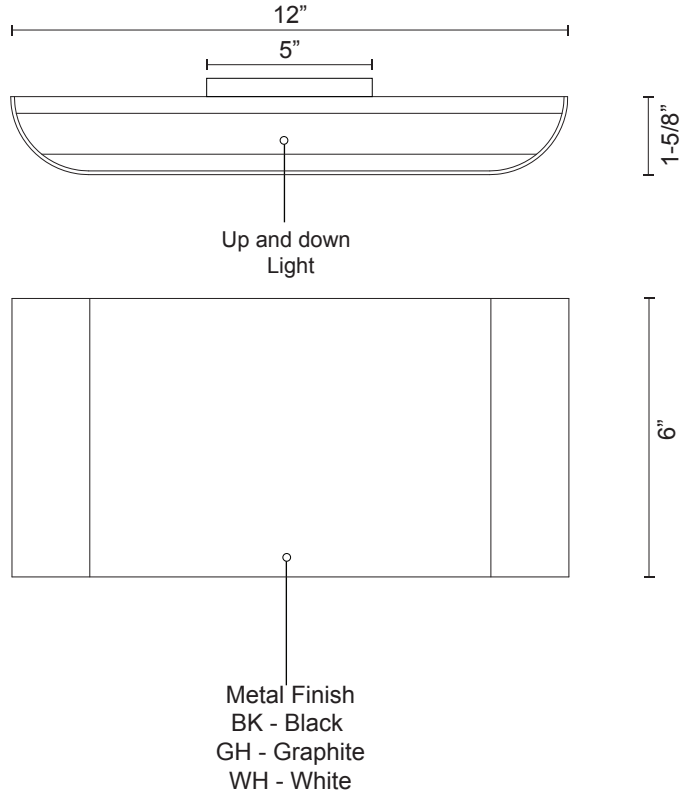

EW27112

Specification Sheet

External Wall Sconce

GH - Graphite

Other Finishes:

Product Descriptions

Product Details

- High system efficacy
- Low total life cycle cost
- ETL Listed
- 5-year LED and fixture warranty
- Complete warranty terms located at: www.kuzcolighting.com/warranty
- DC Driver In canopy
- Can be mounted vertically or horizontally
- Up and down light
- Available in black, graphite, and white metal finish
- Dimmable (not included)
- Custom options available

Fixture Weight:

Canopy Dimensions:
L: 5" H: 5" E: 1/2"

PROJECT					
DATE				TYPE	
Voltage	Watt	LED Lumens	Delivered Lumens	Finish(es)	Color Temp 3000K
120V	12W	1200lm	TBD	BK - Black	CRI (Ra) >90
120V	12W	1200lm	TBD	WH - White	Dimming 100% - 10%
120V	12W	1200lm	TBD	GH - Graphite	Rated Life 50,000 hours

*Preliminary figures

Comments: