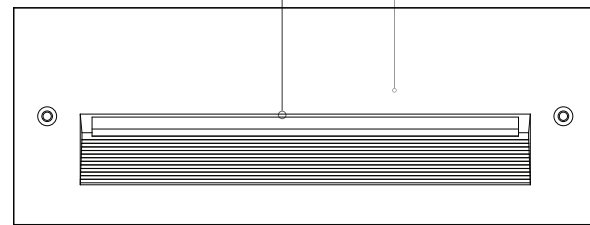

3-3/5"

Product Details

High system efficacy
Low total life cycle cost
No visible flicker AC operation
ETL listed

5-year LED and fixture warranty.

Complete warranty terms located at:
www.kuzcolighting.com/warranty

Utilizes our patented Driverless LED Light Engine technology - connects directly to AC, no external driver needed.

Die-cast aluminum with powder coat finish and polymeric lens

Dimmable with ELV dimmer (not included)

Custom options available

High system efficacy

Low total life cycle cost

No visible flicker AC operation