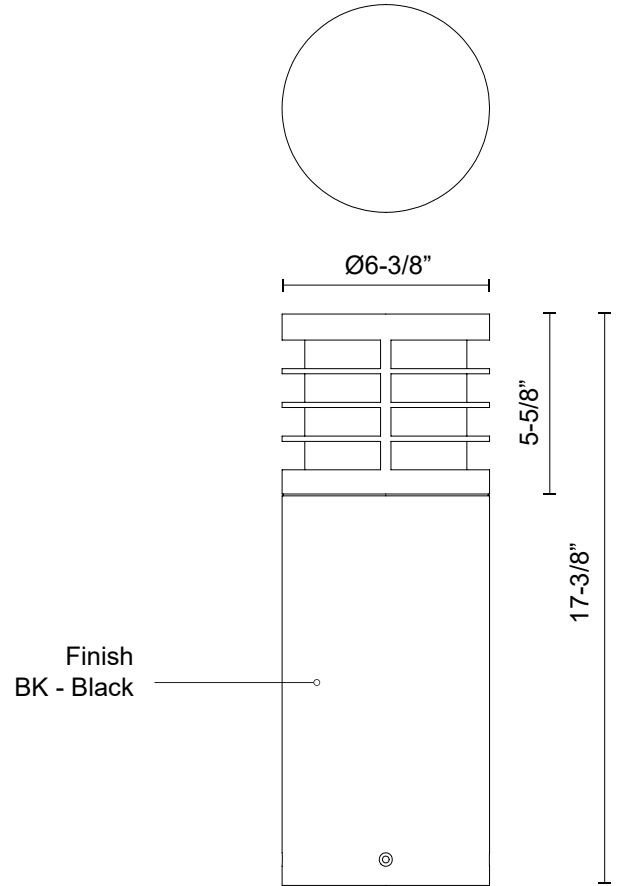

**BLAINE
EB47818
BOLLARDS**

PROJECT

EB47818-BK
Black

SPECIFICATION DETAILS

* For custom options, consult factory for details.

Fixture Dimensions	D6-3/8" x H17-3/8"
Light Source	LED with DC Driver
Wattage	24W
Total Lumens	2500lm
Delivered Lumens	780lm*
Voltage	120-277V
Color Temperature	3000K
CRI (Ra)	80CRI
Optional Color Temps	2700K - 5000K Available, Minimum Order Quantities Apply
LED Rated Life	50,000 hours
Dimming	100% - 10%, TRIAC or ELV Dimmer (Not Included)
Diffuser Details	Frosted PC
Location	Wet
Warranty	5 Years
Illumination Direction	Down

DESCRIPTION

Architecturally designed high-power LED exterior bollard fixture. This die-cast aluminum cylinder has a frosted polycarbonate diffuser with thin metal halos that delivers diffused omni directional light with three base sizes and interchangeable head options.