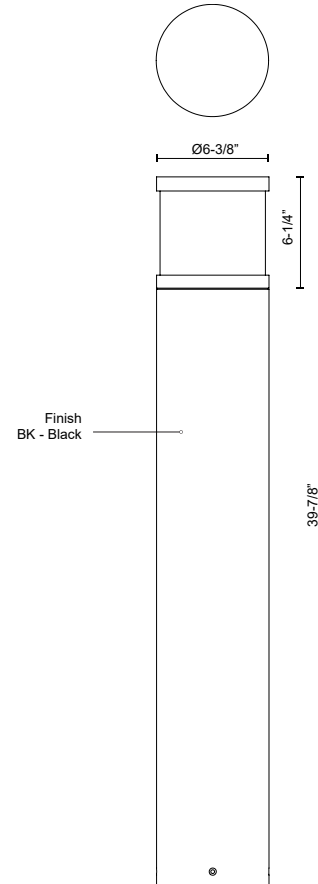

CHADWORTH EB46440

BOLLARDS

PROJECT

EB46440-BK
Black

SPECIFICATION DETAILS

* For custom options, consult factory for details.

Fixture Dimensions	D6-3/8" x H39-7/8"
Light Source	LED with DC Driver
Wattage	24W
Total Lumens	2500lm
Delivered Lumens	950lm*
Voltage	120-277V
Color Temperature	3000K
CRI (Ra)	80CRI
Optional Color Temps	2700K - 5000K Available, Minimum Order Quantities Apply
LED Rated Life	50,000 hours
Dimming	100% - 10%, TRIAC or ELV Dimmer (Not Included)
Diffuser Details	Frosted PC
Location	Wet
Warranty	5 Years
Illumination Direction	Down

DESCRIPTION

Architecturally designed high-power LED exterior bollard fixture. This die-cast powder-coated aluminum cylinder has a frosted polycarbonate diffuser that provides diffused omni directional light to the surrounding area. Available in three base sizes with interchangeable head options.