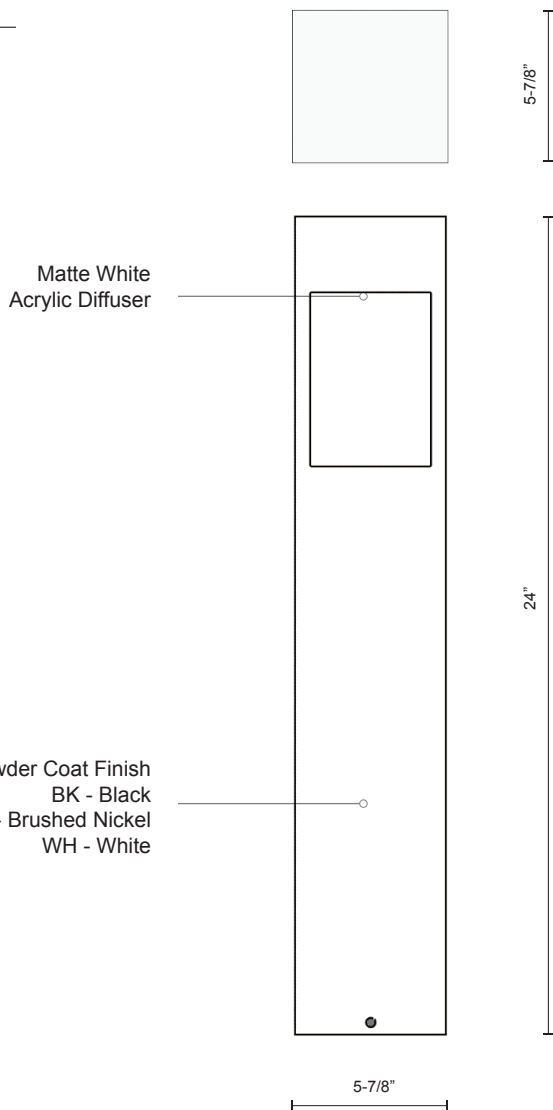

*Subject to testing confirmation