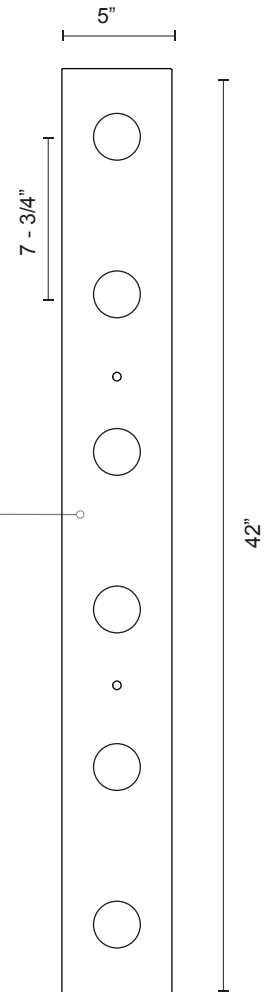

### Description:

Six lights rectangle canopy.  
 Canopy system that allows you to combine selected line voltage pendants together on one canopy.  
 Two selector types (both included with each canopy)  
 SVT 120V Wire for incandescent, Halogen & some LED fixtures  
 SSL 120V Kuzco LED Wire

### Metal Finish(es):

BC - Black Chrome  
 BK - Black  
 BN - Brushed Nickel  
 CH - Chrome  
 VB - Vintage Brass  
 WH - White

### Voltage:

Low Voltage 12V  
 with electronic transformer

PROJECT:	
DATE:	TYPE:

BC - Black Chrome

Metal Finish  
 BC - Black Chrome  
 BK - Black  
 BN - Brushed Nickel  
 CH - Chrome  
 VB - Vintage Brass  
 WH - White

BK - Black

BN - Brushed Nickel

CH - Chrome

VB - Vintage Brass

WH - White