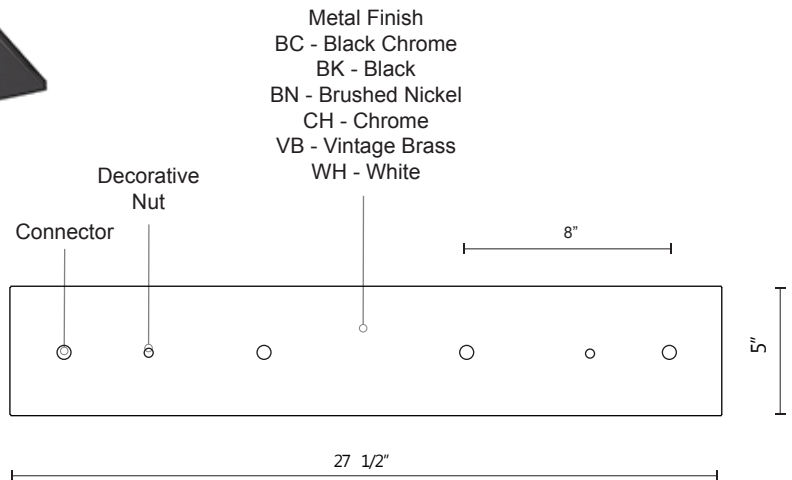

### Description:

Four lights rectangle canopy.  
 Canopy system that allows you to combine selected line voltage pendants together on one canopy.  
 Two selector types (both included with each canopy)  
 SVT 120V Wire for incandescent, Halogen & some LED fixtures  
 SSL 120V Kuzco LED Wire

### Metal Finish(es):

BC - Black Chrome  
 BK - Black  
 BN - Brushed Nickel  
 CH - Chrome  
 VB - Vintage Brass  
 WH - White

### Voltage:

Low Voltage 12V  
 with electronic transformer

PROJECT:	
DATE:	TYPE:

BC - Black Chrome

BK - Black

BN - Brushed Nickel

CH - Chrome

VB - Vintage Brass