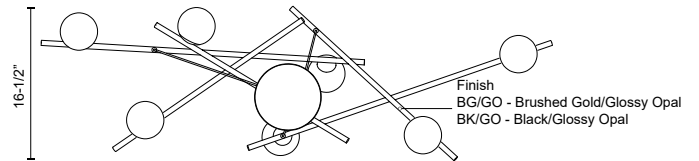

AMARA
CH89854
CHANDELIERS

PROJECT

CH89854-BK/GO
Black/Glossy Opal
Glass

CH89854-BG/GO
Brushed
Gold/Glossy Opal
Glass

SPECIFICATION DETAILS

* For custom options, consult factory for details.

Fixture Dimensions	L53-5/8" x W16-1/2" x H10-1/4"
Light Source	LED with DC Driver
Wattage	33W
Total Lumens	2600lm
Delivered Lumens	1750lm*
Voltage	120V
Color Temperature	3000K
CRI (Ra)	90CRI
Optional Color Temps	2700K - 5000K Available, Minimum Order Quantities Apply
LED Rated Life	50,000 hours
Dimming	100% - 10%, TRIAC or ELV Dimmer (Not Included)
Glass Details	Glossy Opal Glass
Adjustable	Yes
Wire Length	120" Max
Wire Type	Black
Minimum Hang Height	36"
Location	Dry
Compliance	T24-JA8
Warranty	5 Years
Illumination Direction	Up/Down
CEC Title 24 JA8	Yes, JA8-19
Canopy Dimensions	D7-1/8" x H1-1/2"

DESCRIPTION

The airy glow of the Amara Collection is anything but ordinary. Intersecting planes of steel blend with glossy opal glass accents to create a weightless glowing focal point that's perfect for contemporary spaces. The organic configurations and design take on an effortless complexity that looks more like a piece of art than a light fixture. Choose from Powder-Coated Black or Brushed Gold finishes to illuminate your space.