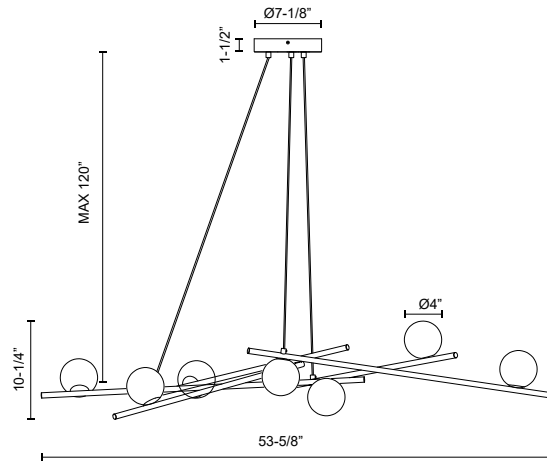

AMARA
CH89854
CHANDELIERS

PROJECT

SPECIFICATION DETAILS

* For custom options, consult factory for details.

Fixture Dimensions	L53-5/8" x W16-1/2" x H10-1/4"
Light Source	LED with DC Driver
Wattage	33W
Total Lumens	2600lm
Delivered Lumens	1750lm*
Voltage	120V
Color Temperature	3000K
CRI (Ra)	90CRI
Optional Color Temps	2700K - 5000K Available, Minimum Order Quantities Apply
LED Rated Life	50,000 hours
Dimming	100% - 10%, TRIAC or ELV Dimmer (Not Included)
Glass Details	Glossy Opal Glass
Adjustable	Yes
Wire Length	120" Max
Wire Type	Black
Minimum Hang Height	36"
Location	Dry
Compliance	T24-JA8
Warranty	5 Years
Illumination Direction	Up/Down
CEC Title 24 JA8	Yes, JA8-19
Canopy Dimensions	D7-1/8" x H1-1/2"

DESCRIPTION

The airy glow of the Amara Collection is anything but ordinary. Intersecting planes of steel blend with glossy opal glass accents to create a weightless glowing focal point that's perfect for contemporary spaces. The organic configurations and design take on an effortless complexity that looks more like a piece of art than a light fixture. Choose from Powder-Coated Black or Brushed Gold finishes to illuminate your space.

KUZCO

19054 28TH AVENUE
SURREY - BC V3Z 6M3
CANADA

WWW.KUZCOLIGHTING.COM

COMMENT