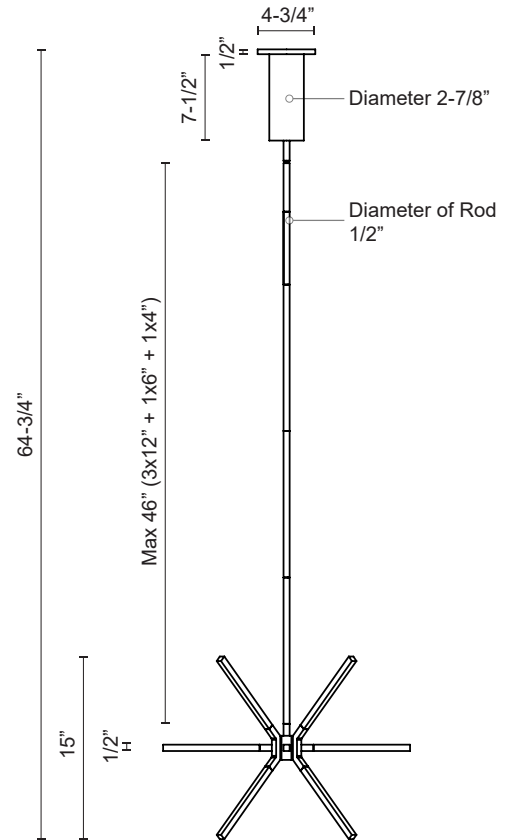

* For custom options, consult factory for details.

Fixture Dimensions	L20-1/4" x W20-1/4" x H15"
Light Source	LED
Wattage	48W
Total Lumens	4080lm
Delivered Lumens	BK-1294lm; BN-1670lm; GD-1534lm; WH-1840lm;
Voltage	120V
Color Temperature	3000K
CRI (Ra)	>90
Optional Color Temps	2700K - 5000K Available, Minimum Order Quantities Apply
LED Rated Life	50,000 hours
Dimming	100% - 10%, TRIAC or ELV Dimmer (Not Included)
Diffuser Details	White Acrylic Diffuser
Adjustable	Yes
Rod Length	46" Max (3x12" + 1x6" + 1x4")
Location	Dry
Warranty	5 Years
Canopy Dimensions	D4-3/4" x H7-1/2"

DESCRIPTION

A plethora of thin linear lights converge at numerous angles into a central cluster. Simultaneously rectilinear and decorative the reduced scale from the initial Sirius provides an ideal accent to be used in multiples or as focal point. The fine diminutive components and airy structure merge in a lightweight elegant aesthetic.