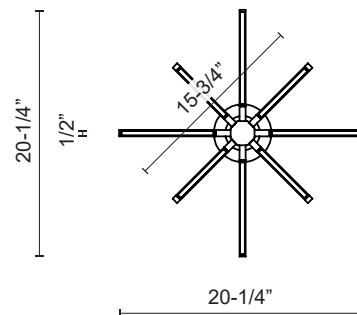

* For custom options, consult factory for details.

Fixture Dimensions	L20-1/4" x W20-1/4" x H15"
Light Source	LED
Wattage	48W
Total Lumens	4080lm
Delivered Lumens	BK-1294lm; BN-1670lm; GD-1534lm; WH-1840lm;
Voltage	120V
Color Temperature	3000K
CRI (Ra)	>90
Optional Color Temps	2700K - 5000K Available, Minimum Order Quantities Apply
LED Rated Life	50,000 hours
Dimming	100% - 10%, TRIAC or ELV Dimmer (Not Included)
Diffuser Details	White Acrylic Diffuser
Adjustable	Yes
Rod Length	46" Max (3x12" + 1x6" + 1x4")
Location	Dry
Warranty	5 Years
Canopy Dimensions	D4-3/4" x H7-1/2"

DESCRIPTION

A plethora of thin linear lights converge at numerous angles into a central cluster. Simultaneously rectilinear and decorative the reduced scale from the initial Sirius provides an ideal accent to be used in multiples or as focal point. The fine diminutive components and airy structure merge in a lightweight elegant aesthetic.