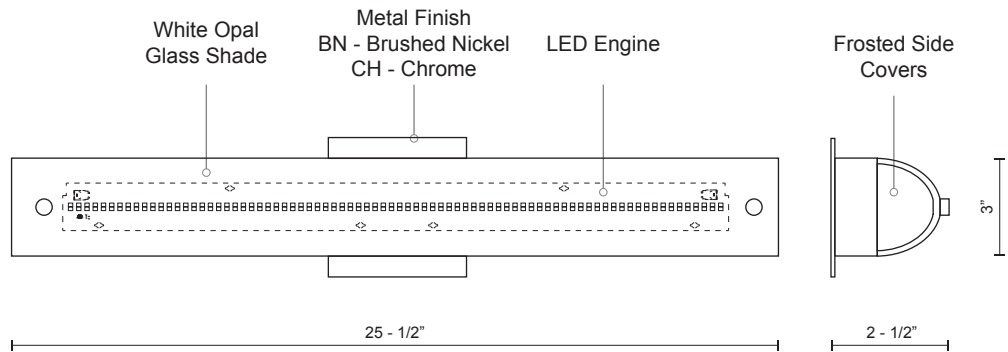

601003-LED

SPECIFICATION SHEET

PROJECT		
DATE		TYPE

Sophisticated LED technology meets vanity with modern simplicity

- Half cylinder shaped white opal glass
- Brushed Nickel* or chrome details
- Dimmable with ELV dimmer (Not included)
- 120V

Color Temp 3000K
CRI (Ra) >80
Dimming 100% - 10%
Rated Life 50,000 hours

Voltage	Watt	LED Lumens	Delivered Lumens	Finish(es)
120V	27W	2400	1600	BN* / CH