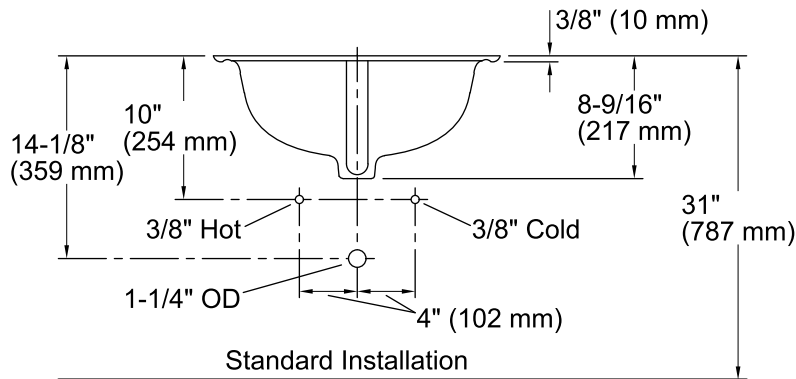

Features

- 4-inch center faucet holes.
- Overflow drain.
- Undercounter and metal frame models are ADA-compliant
- Single-hole center-mount or 4" centers

Material

- KOHLER enameled cast iron.

Installation

Color tiles intended for reference only.

Color	Code	Description
-------	------	-------------

	0	White
	96	Biscuit
	47	Almond

Technical Information

All product dimensions are nominal.

- Bowl configuration: Single
- Installation: Under-mount
- Bowl area (Only): Length: 16" (406 mm)
Width: 12" (305 mm)
Water depth: 5" (127 mm)
- Number of deck holes: 3
- Faucet hole spacing: 4" (102 mm)
- Faucet hole(s): 2-1/8" (54 mm)
- Drain hole: 1-11/16" (43 mm)
- Template: 114409-7, required, included