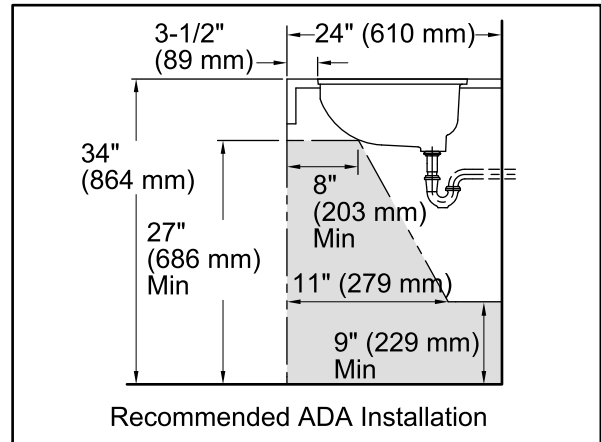

Features

- 4-inch center faucet holes.
- Overflow drain.
- Undercounter and metal frame models are ADA-compliant
- Single-hole center-mount or 4" centers

Material

- KOHLER enameled cast iron.

Installation

- Under-mount
- Drilled oversized to accommodate single-hole centermount or centerset faucet.

Recommended Products/Accessories

K-8998 P-Trap

Included Components

Additional Components:
1193643 Basin clamps

Color tiles intended for reference only.

Color	Code	Description
-------	------	-------------

	0	White
	96	Biscuit
	47	Almond

Technical Information

All product dimensions are nominal.

- Bowl configuration: Single
- Installation: Under-mount
- Bowl area (Only): Length: 16" (406 mm)
Width: 12" (305 mm)
Water depth: 5" (127 mm)
- Number of deck holes: 3
- Faucet hole spacing: 4" (102 mm)
- Faucet hole(s): 2-1/8" (54 mm)
- Drain hole: 1-11/16" (43 mm)
- Template: 114409-7, required, included