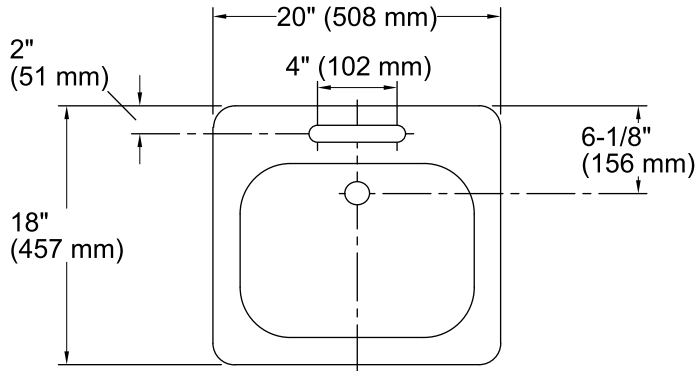

Features

- 4-inch center faucet holes.
- Overflow drain.
- Undercounter and metal frame models are ADA-compliant
- Single-hole center-mount or 4" centers

Material

- KOHLER enameled cast iron.

Installation

- Under-mount
- Drilled oversized to accommodate single-hole centermount or centerset faucet.

Recommended Products/Accessories

K-8998 P-Trap

Included Components

Additional Components:
1193643 Basin clamps

Color tiles intended for reference only.

Color	Code	Description
-------	------	-------------

	0	White
	96	Biscuit
	47	Almond

Technical Information

All product dimensions are nominal.

- Bowl configuration: Single
- Installation: Under-mount
- Bowl area (Only): Length: 16" (406 mm)
Width: 12" (305 mm)
Water depth: 5" (127 mm)
- Number of deck holes: 3
- Faucet hole spacing: 4" (102 mm)
- Faucet hole(s): 2-1/8" (54 mm)
- Drain hole: 1-11/16" (43 mm)
- Template: 114409-7, required, included