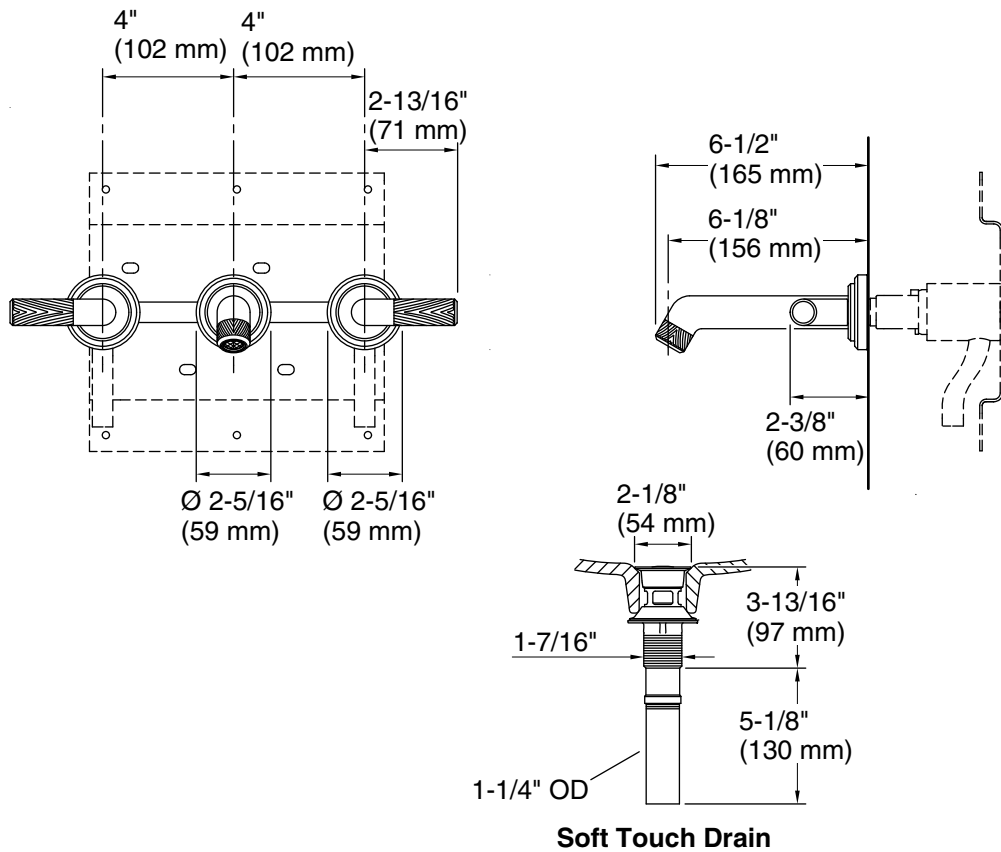

### FEATURES

- Solid brass construction for durability and reliability
- Quarter-turn washerless ceramic disc valves
- 1.2 gal/min (4.5 l/min) maximum flow rate
- Includes Soft Touch drain
- Meets CalGreen requirements for basin faucets
- Complements the Pinna Paletta collection

\* Compliant when installed to the specific requirement of this regulation

**Soft Touch Drain**

SPECIFIED MODEL		
Model	Description	Finishes
P24910-CPH	Pinna Paletta Wall-Mount Sink Faucet w/Polished Chrome Accent	<input type="checkbox"/> CP Polished Chrome
P24910-AD	Pinna Paletta Wall-Mount Sink Faucet w/Nickel Silver Accent	<input type="checkbox"/> AD Nickel Silver
P24910-ADW	Pinna Paletta Wall-Mount Sink Faucet w/Antique Nickel Silver Accent	<input type="checkbox"/> AD Nickel Silver
P24910-ABW	Pinna Paletta Wall-Mount Sink Faucet w/Antique American Bronze Accent	<input type="checkbox"/> BZ Antique Bronze
P24910-ULB	Pinna Paletta Wall-Mount Sink Faucet w/Unlacquered Brass Accent	<input type="checkbox"/> ULB Unlacquered Brass
Required Rough-in		
P29304-00	Rough-in	<input type="checkbox"/> N/A