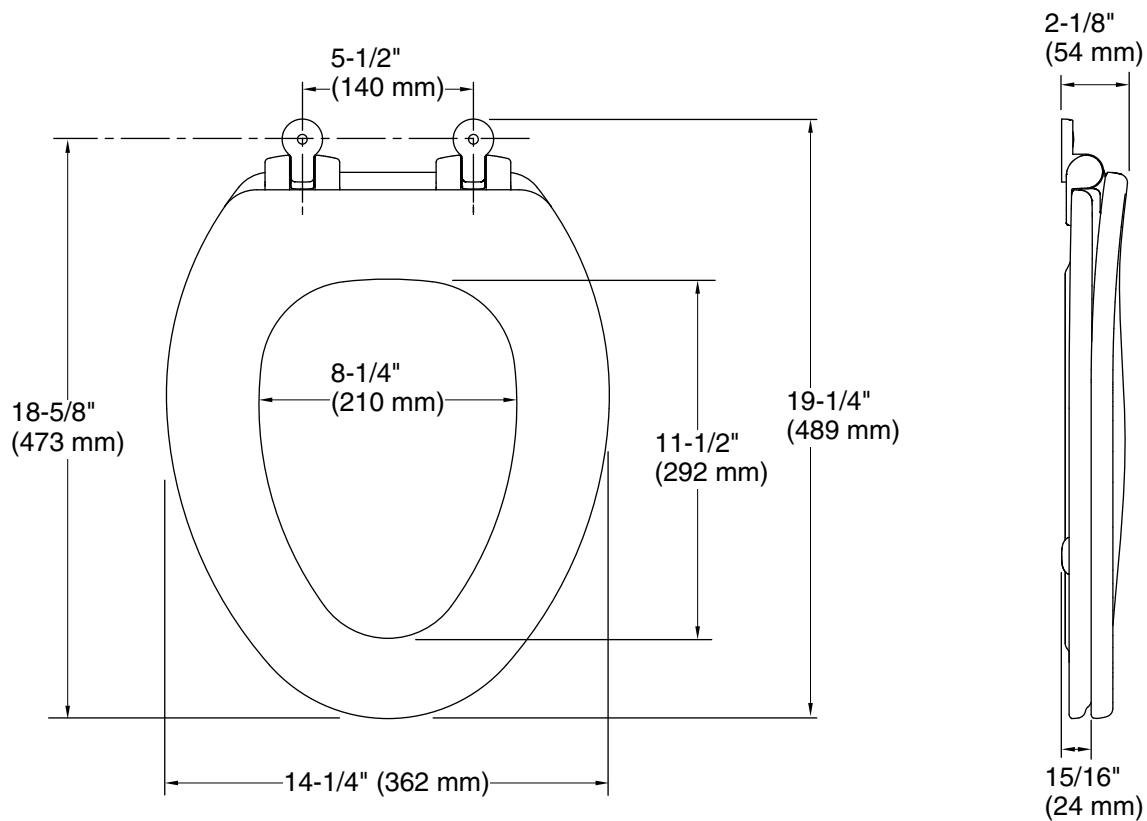

FEATURES

- High density molded wood construction
- Slow-close hinge technology
- Brass hinge construction provides durability and reliability
- Ergonomically contoured for maximum comfort
- Standard elongated form
- Foundation design coordinates with multiple Kallista fixtures and faucets

SPECIFIED MODEL

Model	Description	Finishes
P70303-CP, AD, AG, BL, BV, PB	Classic Toilet Seat with Finished Brass, Slow-Close Hinges	<input type="checkbox"/> 0 Stucco White

We reserve the right to make revisions without notice in the design of products or in packaging unless this right has specifically been waived at the time the order is accepted.