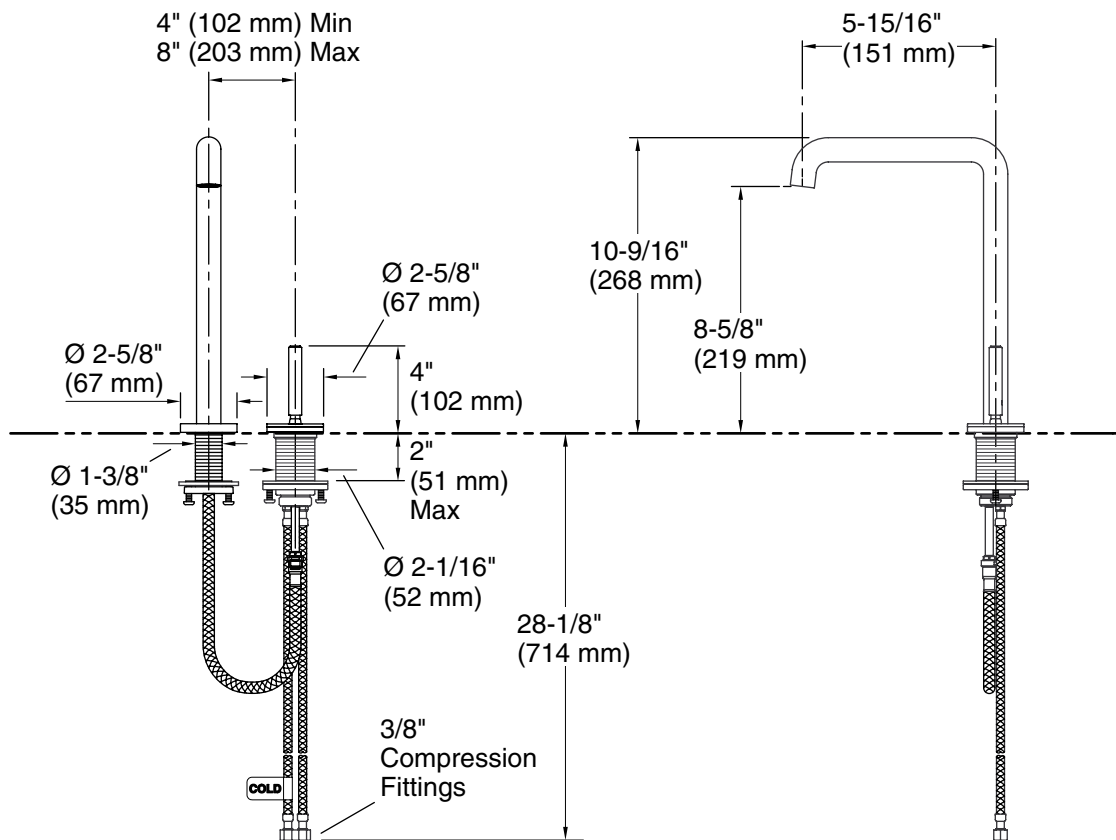

FEATURES

- Solid brass construction for durability and reliability
- Utilizes installation ring and flexible inlet connections for ease of installation
- One-piece, self-contained ceramic disc valve allows for both volume and temperature control
- 'In the deck' joystick valving is simple in form but strong in function
- PVD finish provides a durable finish to accommodate the high-traffic kitchen environment
- 1.8 gal/min (6.8 l/min) flow rate
- Meets CalGreen requirements for entertainment faucets
- Complements the One kitchen faucet collection

CODES/STANDARDS APPLICABLE

P25205

Specified model meets or exceeds the following:

- ADA Compliant Lever Handle
- ICC/ANSI A117.1
- NSF 61
- ASME A112.18.1/CSA B125.1
- Energy Policy Act of 1992
- California Energy Commission (CEC)
- All applicable US Federal and State material regulations

ADA

SPECIFIED MODEL

Model	Description	Finishes		
P25205-00	One Entertainment Faucet	☐ CP Polished Chrome	☐ AD Nickel Silver	☐ AG Brushed Nickel
		☐ GN Gunmetal	☐ ULB Unlacquered Brass	
Recommended Accessories				
P25215-00	One Soap/Lotion Dispenser	☐ CP Polished Chrome	☐ AD Nickel Silver	☐ AG Brushed Nickel
		☐ GN Gunmetal	☐ ULB Unlacquered Brass	
1102407	Kit for countertops over 2" (51 mm) thick	☐ NA		

We reserve the right to make revisions without notice in the design of products or in packaging unless this right has specifically been waived at the time the order is accepted.