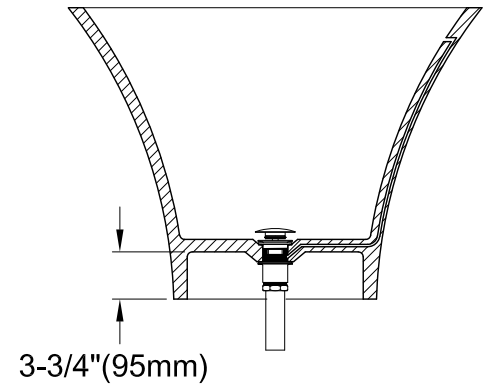

# VRTSQ683222

68" Solid Surface White Stone Bathtub With Drain

Section A-A

Section B-B