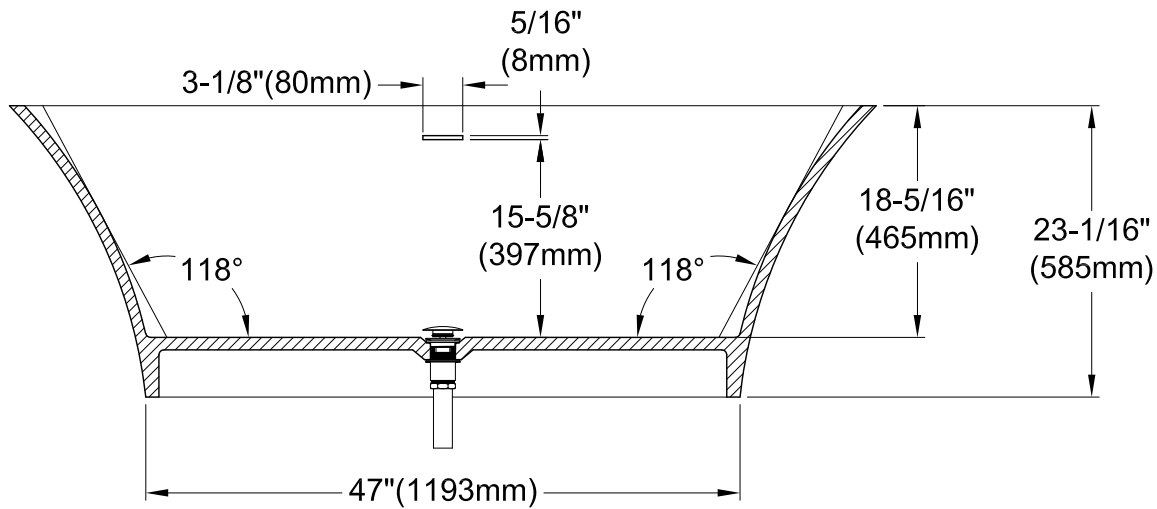

# VRTSQ683222

68" Solid Surface White Stone Bathtub With Drain

Section A-A

Section B-B