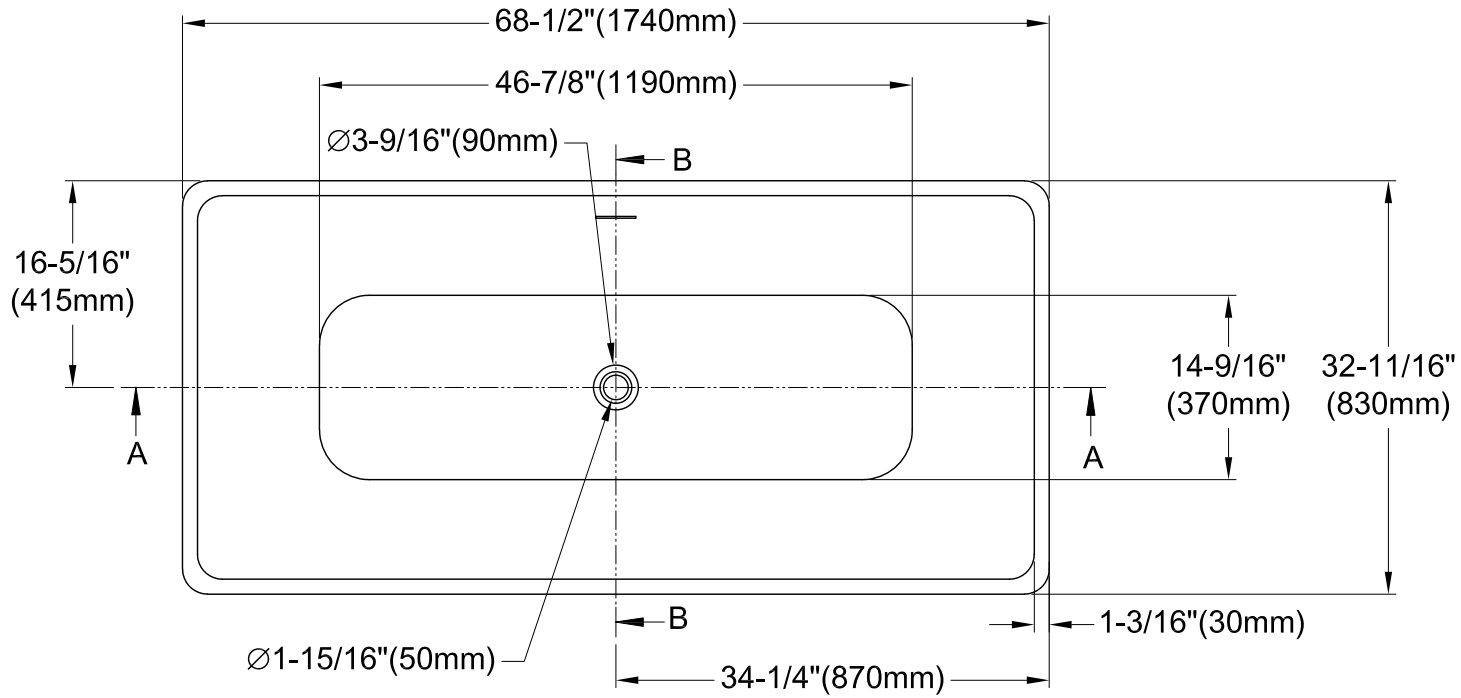

# VRTSQ683222

68" Solid Surface White Stone Bathtub With Drain

Section A-A

Section B-B