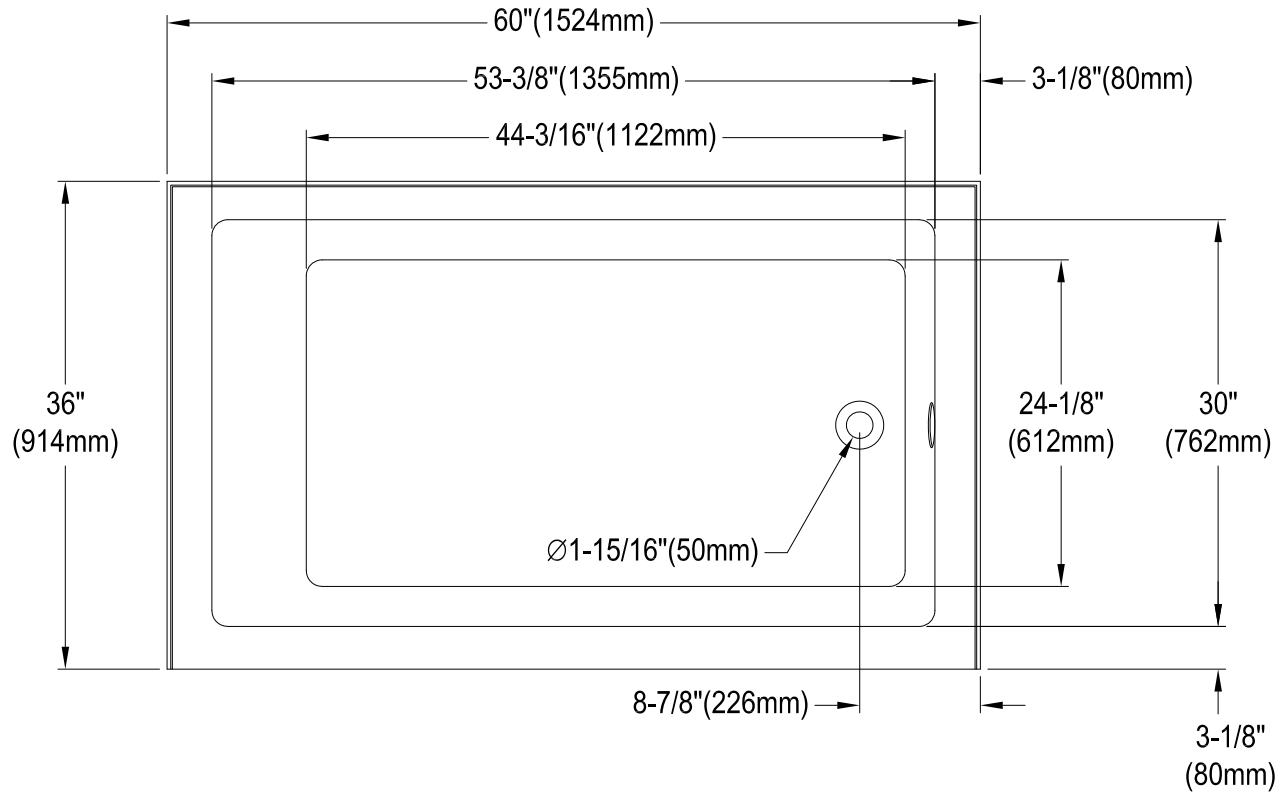

VTAP603622R

60" Alcove Acrylic Tub, Right Drain Hole

M10 x 65 (5 pcs)