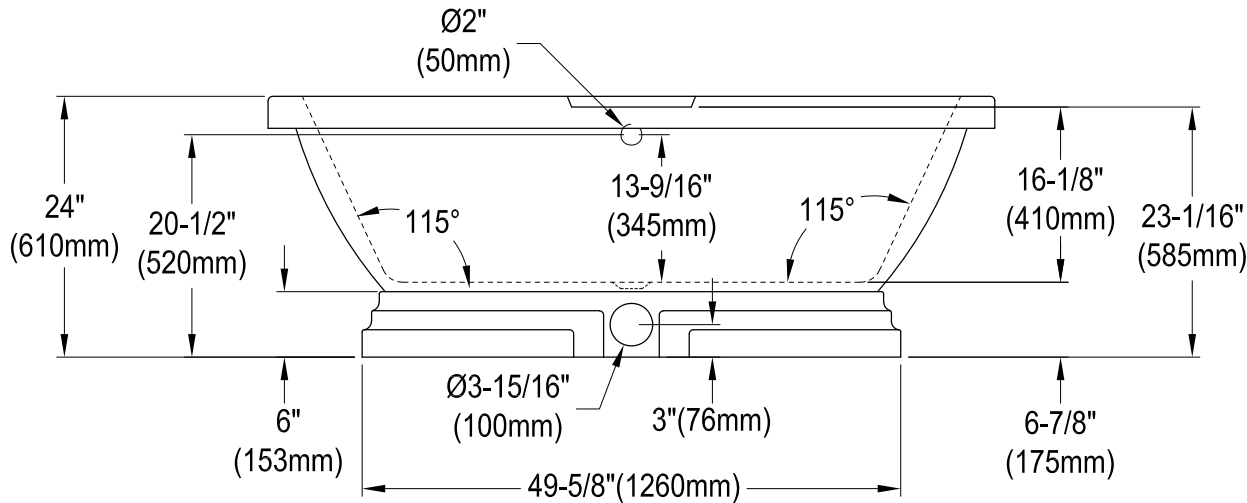

VT7PE672824PBA

67" Acrylic Pedestal Tub with 7" Faucet Drillings

M12 x 80 (6 pcs)

Drain Hole Size

(Scale 3:1)

2-9/16" (65mm)

Section A-A