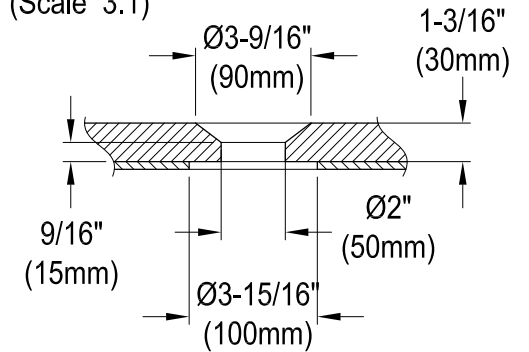

VT7PE672824PBA

67" Acrylic Pedestal Tub with 7" Faucet Drillings

M12 x 80 (6 pcs)

Drain Hole Size

(Scale 3:1)

2-9/16" (65mm)

Section A-A