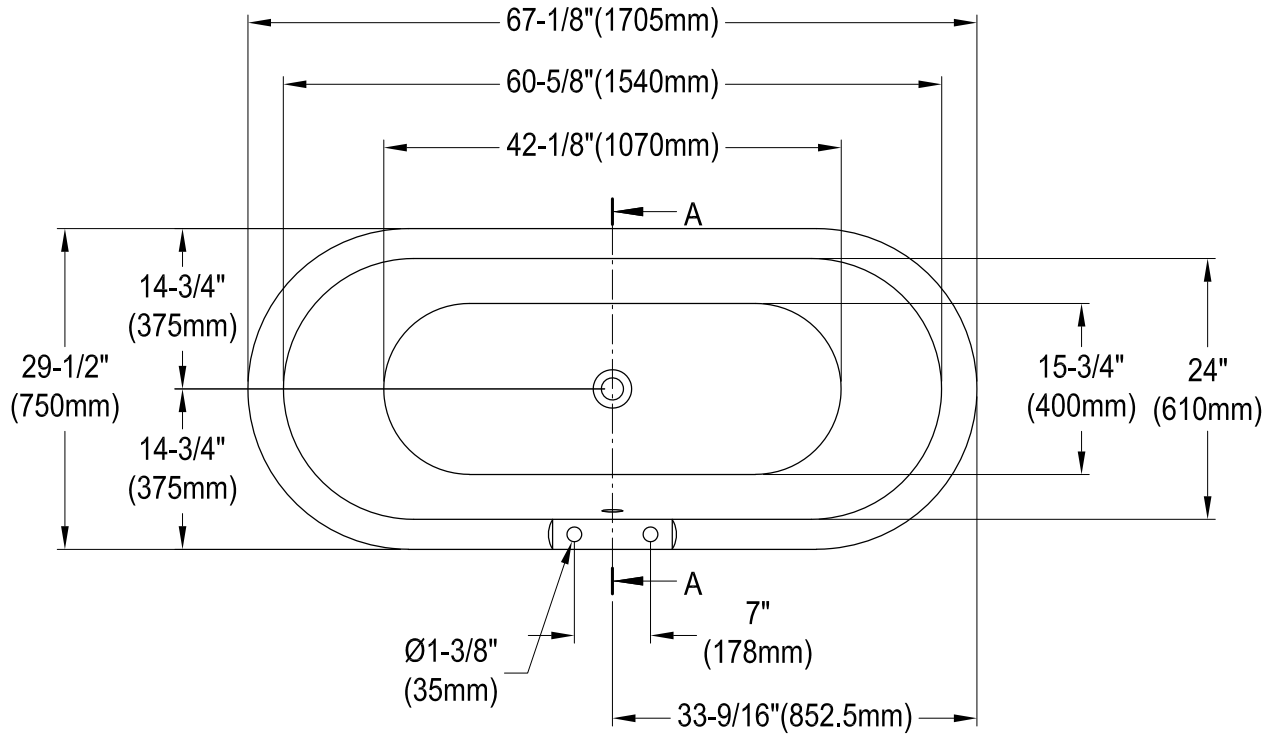

VT7PE672824PBA

67" Acrylic Pedestal Tub with 7" Faucet Drillings

M12 x 80 (6 pcs)

Drain Hole Size

(Scale 3:1)

2-9/16" (65mm)

Section A-A