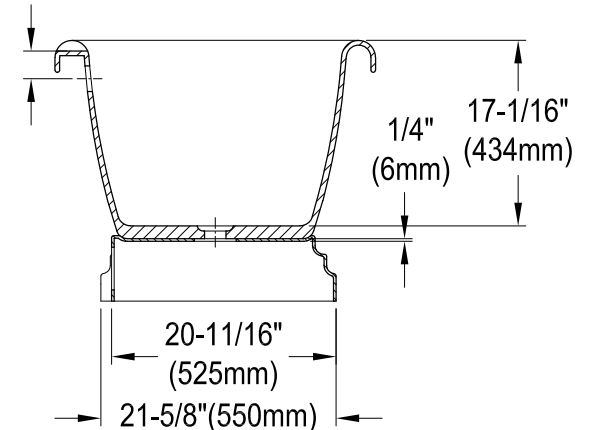

VT7PE672824PBA

67" Acrylic Pedestal Tub with 7" Faucet Drillings

M12 x 80 (6 pcs)

Drain Hole Size

(Scale 3:1)

2-9/16" (65mm)

Section A-A