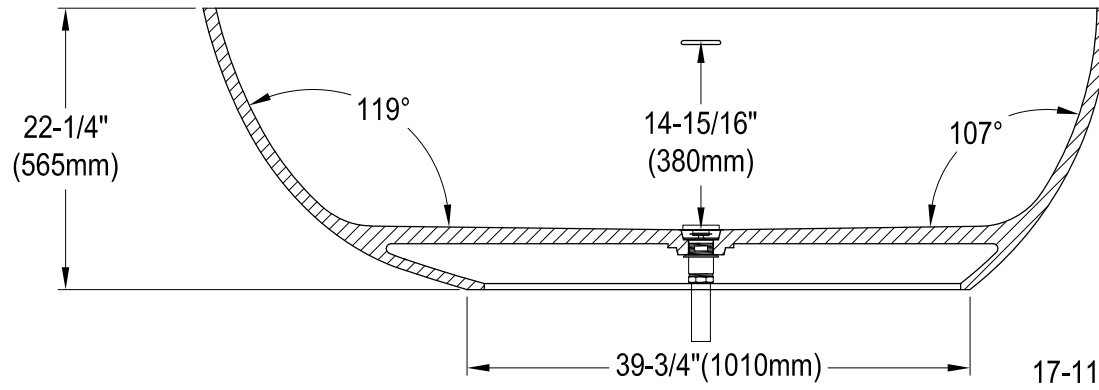

VRTOV713422

72" Solid Surface White Stone Freestanding Tub With Pop-Up Drain

View C
SCALE (5:1)

Section A-A

Section B-B