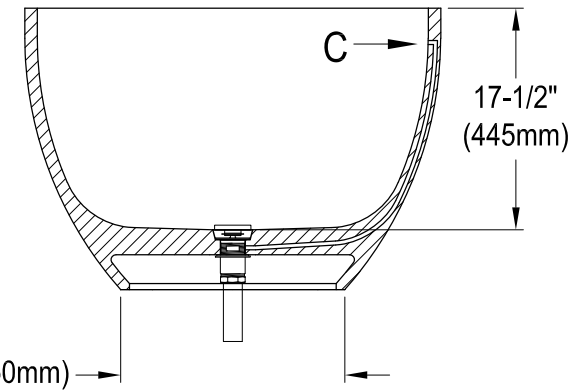

VRTOV713422

72" Solid Surface White Stone Freestanding Tub With Pop-Up Drain

View C
SCALE (5:1)

Section A-A

Section B-B