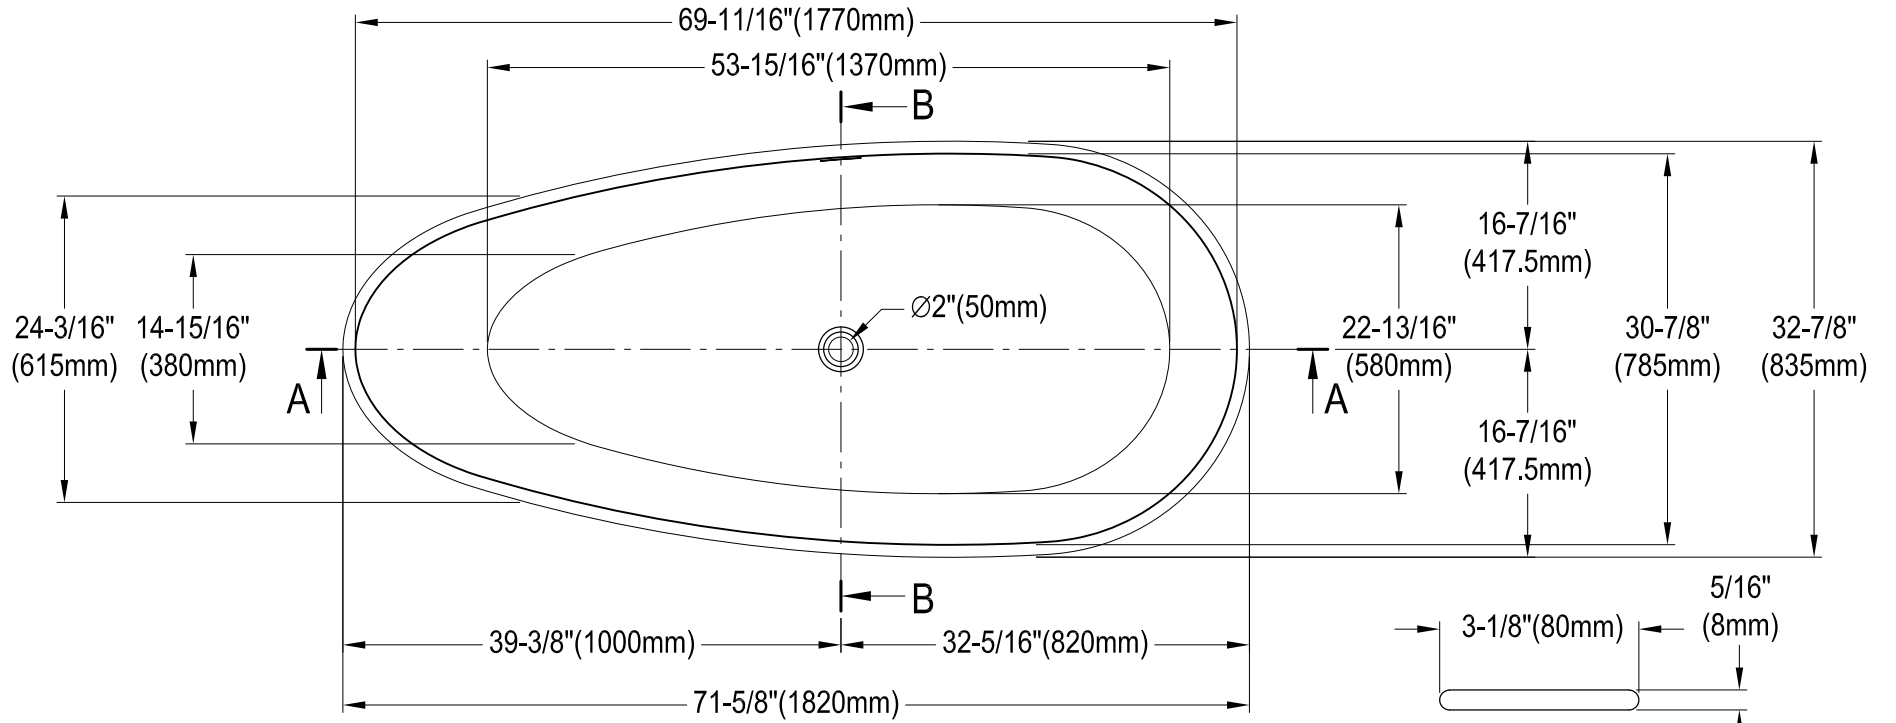

VRTOV713422

72" Solid Surface White Stone Freestanding Tub With Pop-Up Drain

View C
SCALE (5:1)

Section A-A

Section B-B