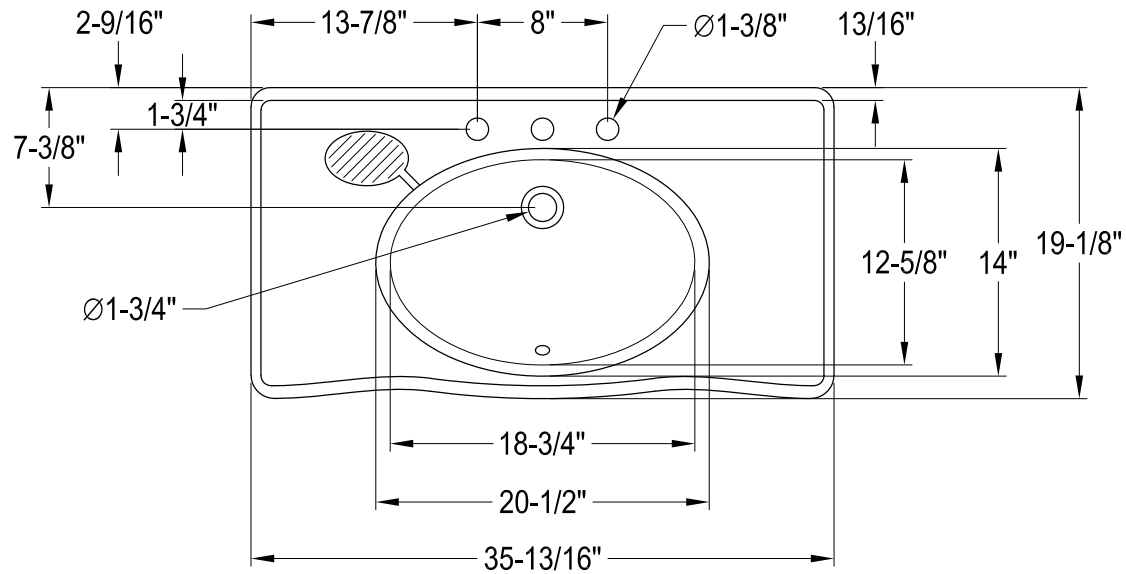

VPB28140W80,1,6,7,8

Console Sink with Stainless Steel Legs

Sink Back View