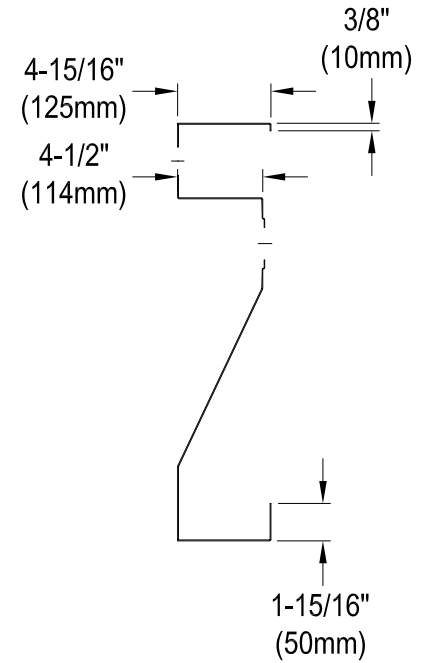

GLTS37225

Stainless Steel Self-Rimming Single Bowl Lavatory Sink, 3 Holes, (L)37" X (W)22" X (D)4-15/16"

Depth	SS Type	Thickness
4-15/16"	18-10 304 Grade	1.05mm(18G)

Section: B-B

Section: A-A