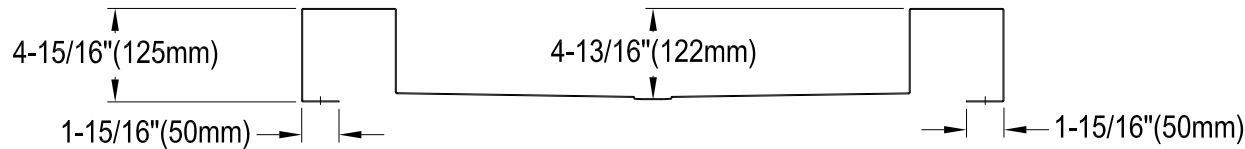

GLTS37225

Stainless Steel Self-Rimming Single Bowl Lavatory Sink, 3 Holes, (L)37" X (W)22" X (D)4-15/16"

Depth	SS Type	Thickness
4-15/16"	18-10 304 Grade	1.05mm(18G)

Section: B-B

Section: A-A