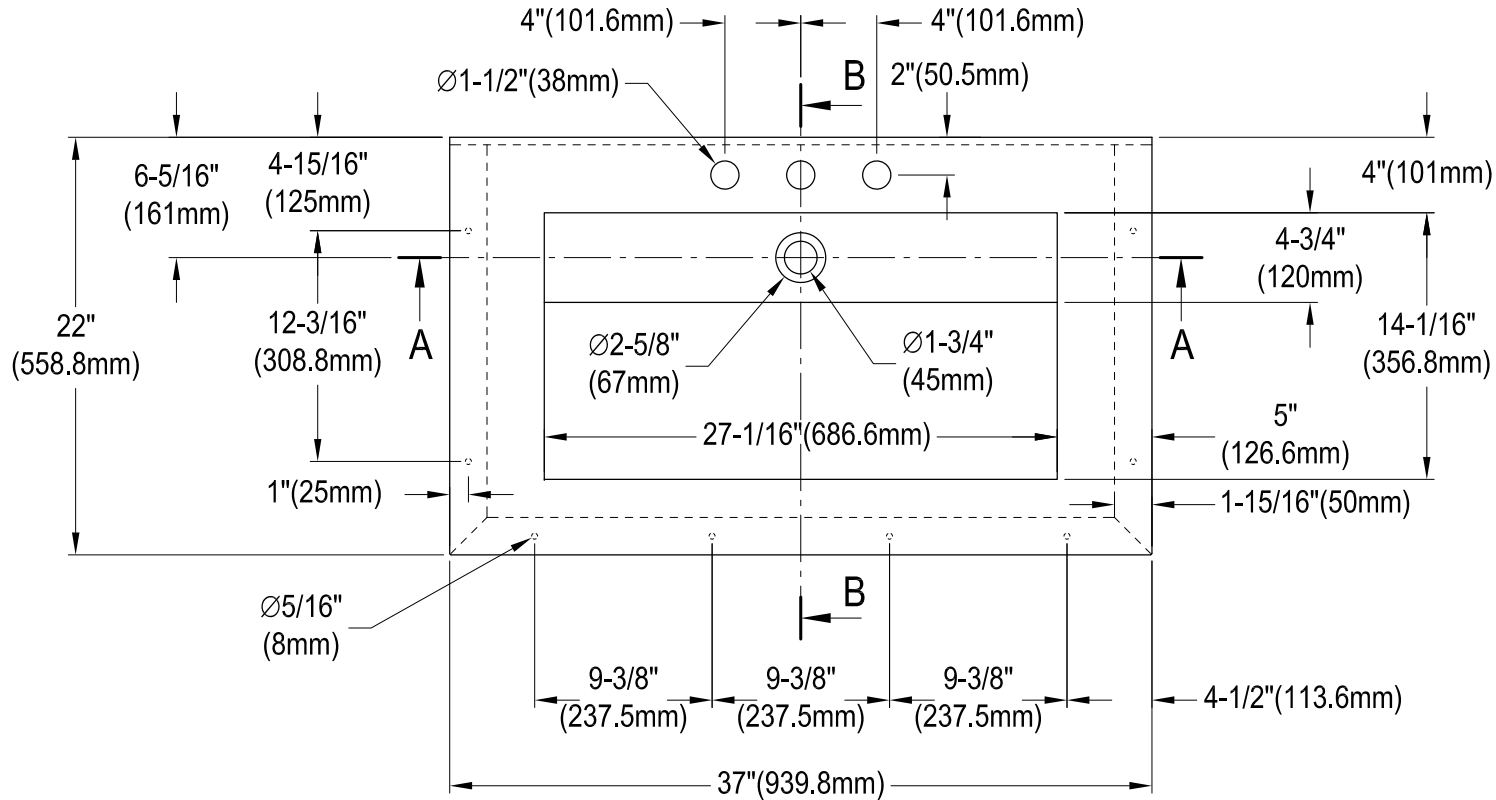

GLTS37225

Stainless Steel Self-Rimming Single Bowl Lavatory Sink, 3 Holes, (L)37" X (W)22" X (D)4-15/16"

Depth	SS Type	Thickness
4-15/16"	18-10 304 Grade	1.05mm(18G)

Section: B-B

Section: A-A