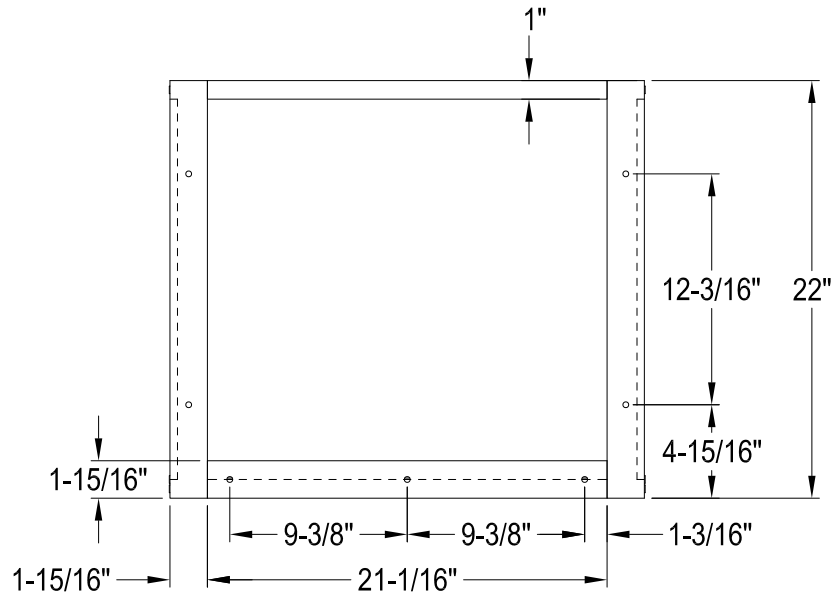

VSP2522B0,1,2,5,6,7,8

Steel Bathroom Console Sink Base With Glass Shelf

VSPBRKT x 2 pcs
(Scale 3:1)