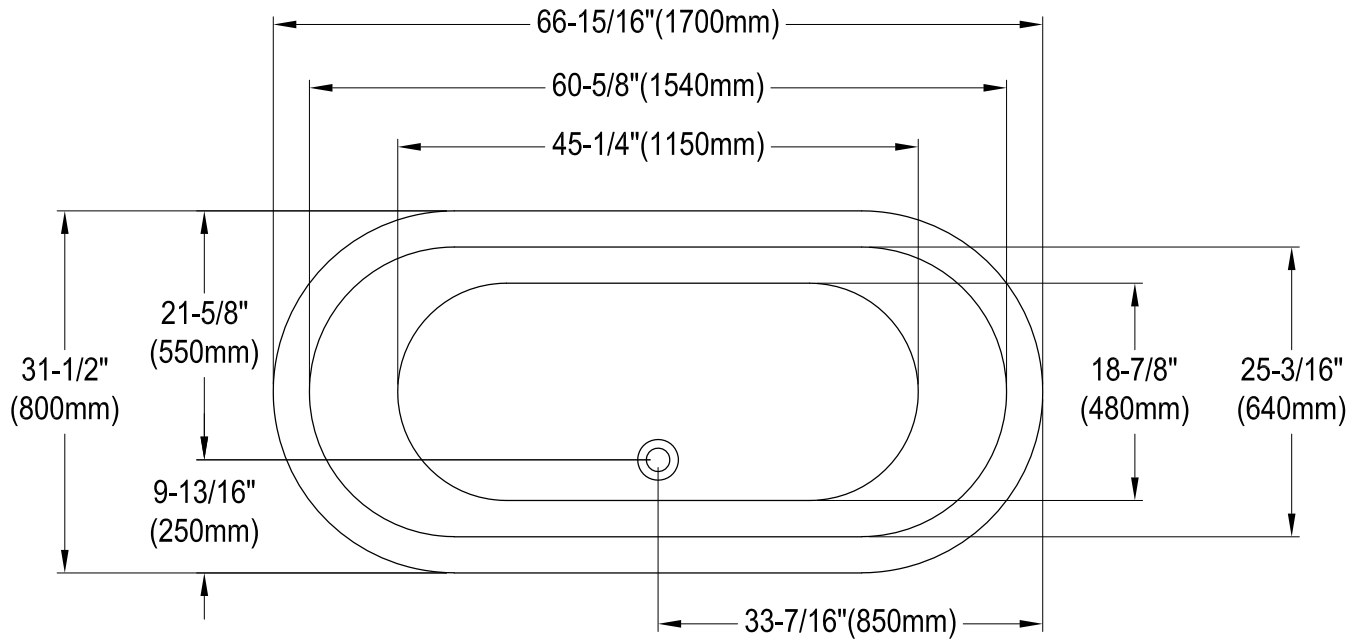

# VTPE672824P

67" Acrylic Pedestal Tub

M12 x 81 (4 pcs)

Four M12 x 81 screws are shown, used for mounting the tub to a wall.

Section A-A