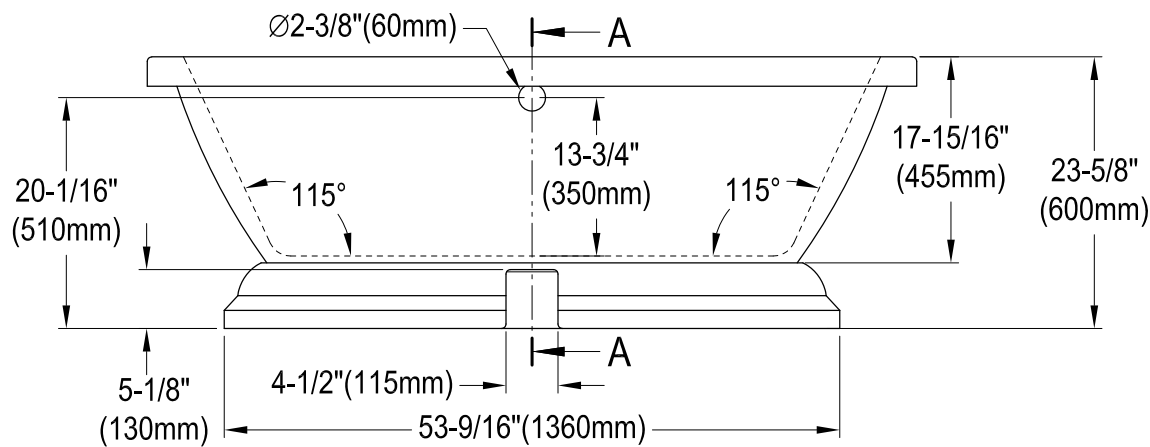

# VTPE672824P

67" Acrylic Pedestal Tub

M12 x 81 (4 pcs)

Four M12 x 81 screws are shown, used for mounting the tub to a wall.

Section A-A