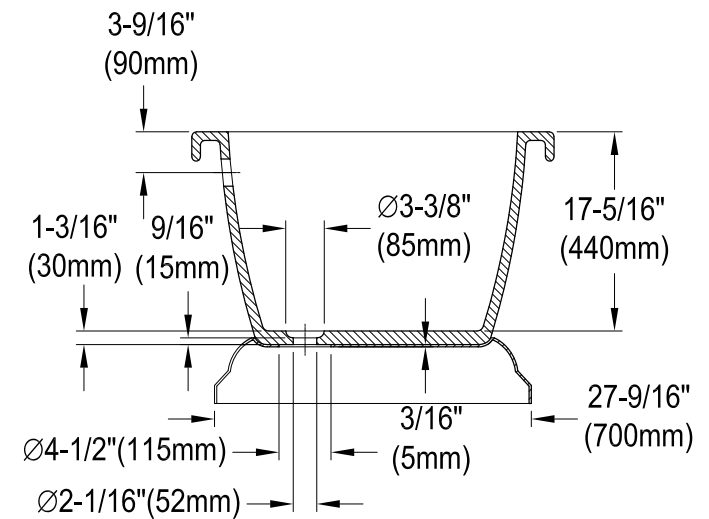

# VTPE672824P

67" Acrylic Pedestal Tub

M12 x 81 (4 pcs)

Four M12 x 81 screws are shown, used for mounting the tub to a wall.

Section A-A