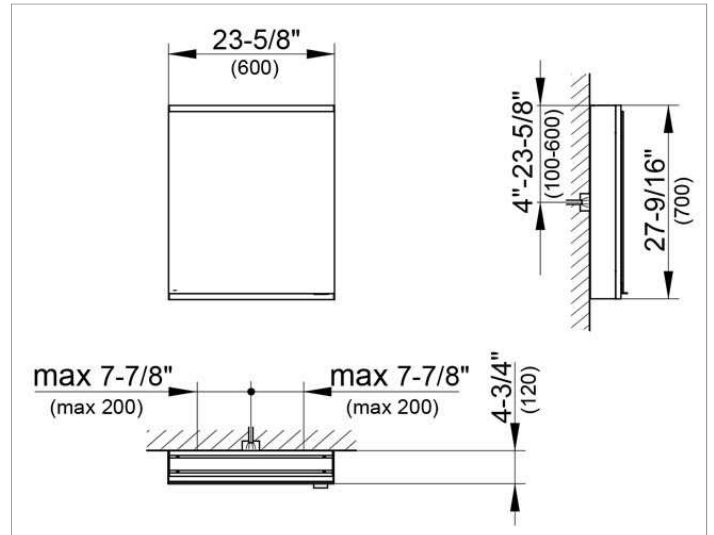

Royal Modular 2.0
800001060005000 Mirror cabinet

PRODUCT

DRAWING

SURFACE

silver anodized

DIMENSION

23,62 x 27,56 x 4,72 "

Warranty: KEUCO products are covered by a 5-year manufacturer's warranty, in effect from the date of purchase. During this time, proven product defects will be remedied free of charge. Warranty claims must be filed in writing, including a detailed description of the defect immediately after a defect has occurred. For a copy of our detailed product warranty policy, please contact us at office-usa@keuco.com.