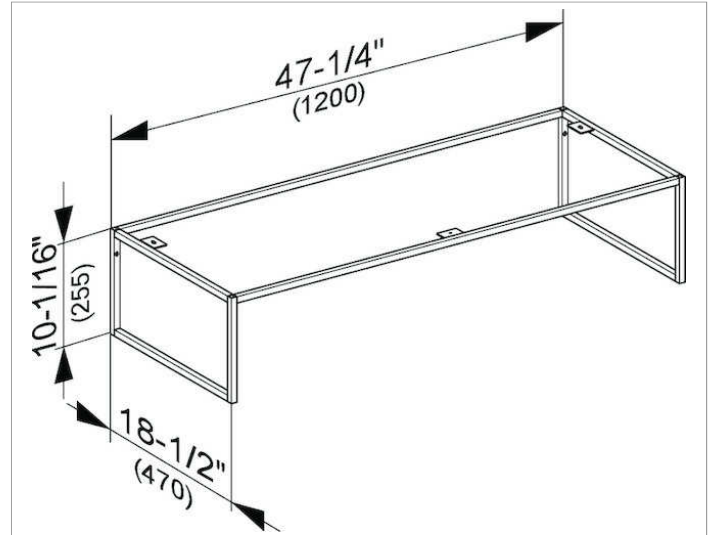

Plan
32998290005 Base support

PRODUCT

DRAWING

SURFACE

inox

DIMENSION

47,24 x 10,04 x 18,5 "

Warranty: KEUCO products are covered by a 5-year manufacturer's warranty, in effect from the date of purchase. During this time, proven product defects will be remedied free of charge. Warranty claims must be filed in writing, including a detailed description of the defect immediately after a defect has occurred. For a copy of our detailed product warranty policy, please contact us at office-usa@keuco.com.