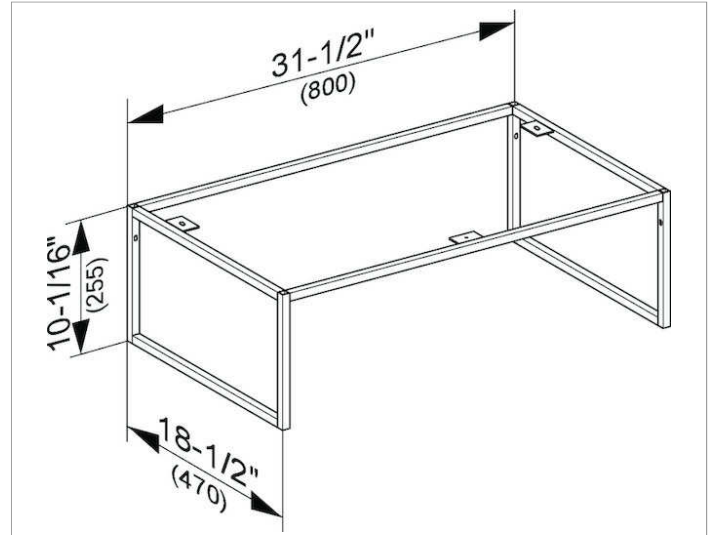

Plan
32998290003 Base support

PRODUCT

DRAWING

SURFACE

inox

DIMENSION

31,5 x 10,04 x 18,5 "

Warranty: KEUCO products are covered by a 5-year manufacturer's warranty, in effect from the date of purchase. During this time, proven product defects will be remedied free of charge. Warranty claims must be filed in writing, including a detailed description of the defect immediately after a defect has occurred. For a copy of our detailed product warranty policy, please contact us at office-usa@keuco.com.