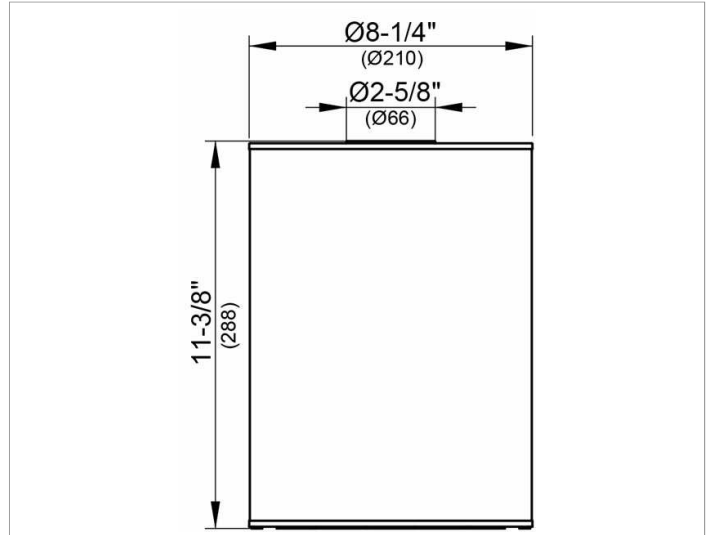

Generic items

04989010037 Waste bin

PRODUCT

DRAWING

PRODUCT ATTRIBUTES

complete with insert (dark grey)
and plastic lid
Capacity: 169 oz

SURFACE

chrome-finish (polished stainless steel)dark grey (RAL 7021)