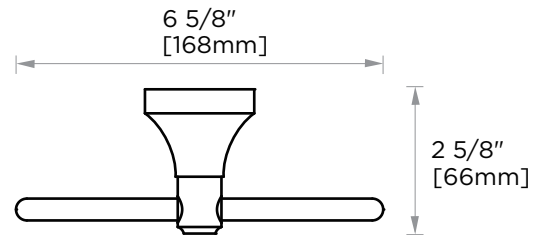

GLASGOW COLLECTION
TOWEL RING
390460

PRODUCT NAME: TOWEL RING

PRODUCT CODE: 390460

MATERIAL: All-brass construction

KEY FEATURES: Contemporary design.
With bell-shaped anchors
and tubular elements.

STOCKED FINISHES:

NOTE: Dimensions and specifications are subject to change without notice.