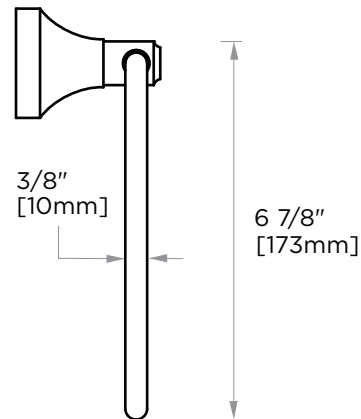

GLASGOW COLLECTION
TOWEL RING
390460

PRODUCT NAME: TOWEL RING

PRODUCT CODE: 390460

MATERIAL: All-brass construction

KEY FEATURES: Contemporary design.
With bell-shaped anchors
and tubular elements.

STOCKED FINISHES:

NOTE: Dimensions and specifications are subject to change without notice.