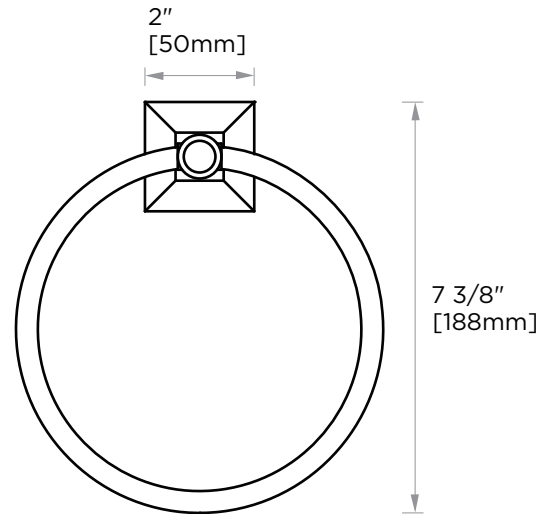

GLASGOW COLLECTION
TOWEL RING
390460

PRODUCT NAME: TOWEL RING

PRODUCT CODE: 390460

MATERIAL: All-brass construction

KEY FEATURES: Contemporary design.
With bell-shaped anchors
and tubular elements.

STOCKED FINISHES:

NOTE: Dimensions and specifications are subject to change without notice.