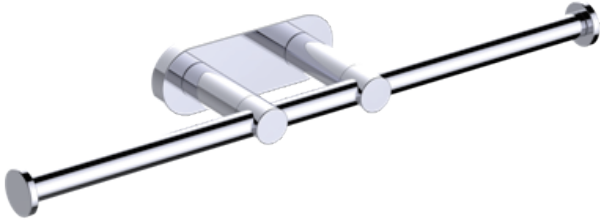

CIRCO COLLECTION TISSUE HOLDER 365155

PRODUCT NAME: TISSUE HOLDER

PRODUCT CODE: 365155

MATERIAL: All-brass construction

KEY FEATURES: Contemporary design with a twist to a tubular style.

STOCKED FINISHES:

- Polished Chrome (99)
- Brushed Nickel (81)