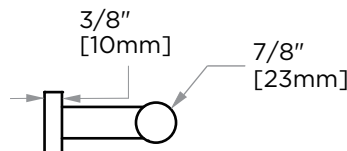

WARRANTY:

Lifetime Limited (Residential Use)
One Year (Commercial Use)

NOTE: Dimensions and specifications are subject to change without notice.