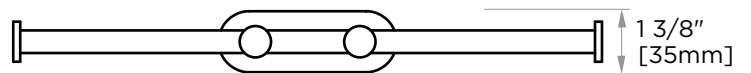

CIRCO COLLECTION TISSUE HOLDER 365155

PRODUCT NAME: TISSUE HOLDER

PRODUCT CODE: 365155

MATERIAL: All-brass construction

KEY FEATURES: Contemporary design with a twist to a tubular style.

STOCKED FINISHES:

- Polished Chrome (99)
- Brushed Nickel (81)