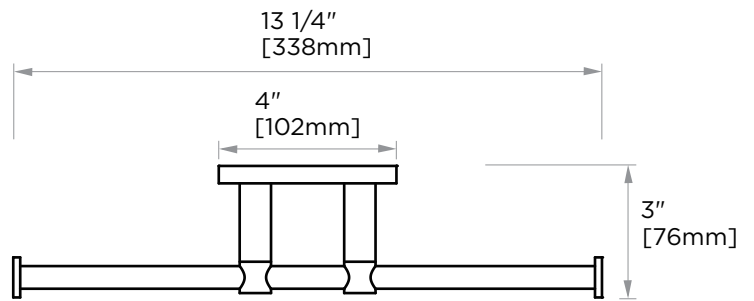

CIRCO COLLECTION TISSUE HOLDER 365155

PRODUCT NAME: TISSUE HOLDER

PRODUCT CODE: 365155

MATERIAL: All-brass construction

KEY FEATURES: Contemporary design with a twist to a tubular style.

STOCKED FINISHES:

- Polished Chrome (99)
- Brushed Nickel (81)