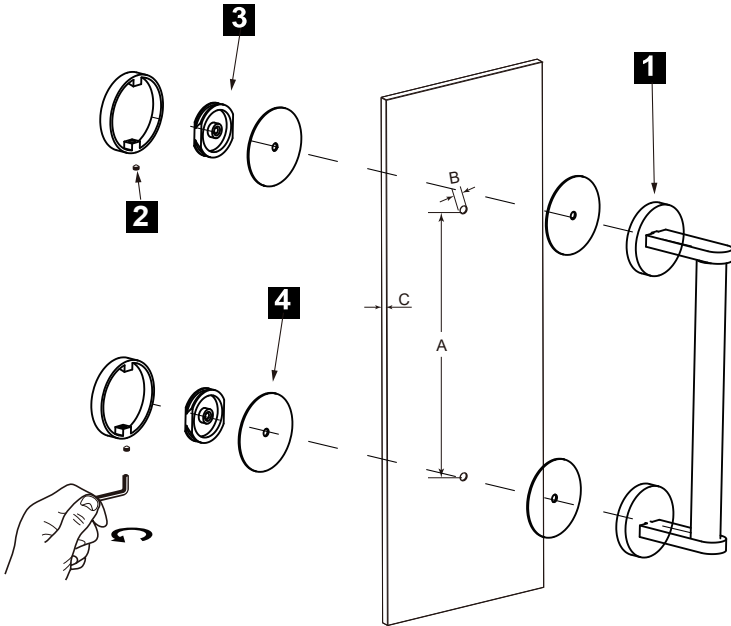

**FRANKFURT  
COLLECTION  
SINGLE SDH 18"**  
3137518

**PRODUCT NAME:** SINGLE SHOWER  
DOOR HANDLE 18"

**PRODUCT CODE:** 3137518

**MATERIAL:** All-brass construction

**KEY FEATURES:** Transitional design.  
Round and straight lines

### HANDLES INFO

Components Included		
①	Handle	X1
②	Set Screw M6	X2
③	Fixing Bracket	X2
④	Rubber Gasket	X4

### GLASS INFO

Glass Hole C-C Distance		
A	8"/203mm	8" Shower Door Handle
	12"/305mm	12" Shower Door Handle
	18"/457mm	18" Shower Door Handle
	24"/610mm	24" Shower Door Handle
	36"/914mm	36" Shower Door Handle
B	1/2" (12mm)	Glass Hole Diameter
C	6-12mm	Glass Thickness