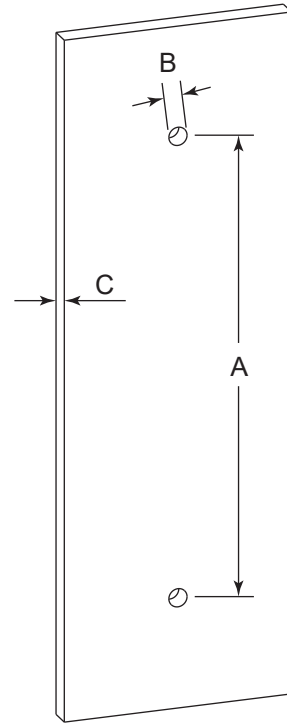

**FRANKFURT  
COLLECTION  
SINGLE SDH 18"**  
3137518

**PRODUCT NAME:** SINGLE SHOWER  
DOOR HANDLE 18"

**PRODUCT CODE:** 3137518

**MATERIAL:** All-brass construction

**KEY FEATURES:** Transitional design.  
Round and straight lines

NOTE: Dimensions and specifications are subject to change without notice.

### HANDLES INFO

Components Included		
①	Handle	X1
②	Set Screw M6	X2
③	Fixing Bracket	X2
④	Rubber Gasket	X4

### GLASS INFO

Glass Hole C-C Distance		
A	8"/203mm	8" Shower Door Handle
	12"/305mm	12" Shower Door Handle
	18"/457mm	18" Shower Door Handle
	24"/610mm	24" Shower Door Handle
	36"/914mm	36" Shower Door Handle
B	1/2" (12mm)	Glass Hole Diameter
C	6-12mm	Glass Thickness