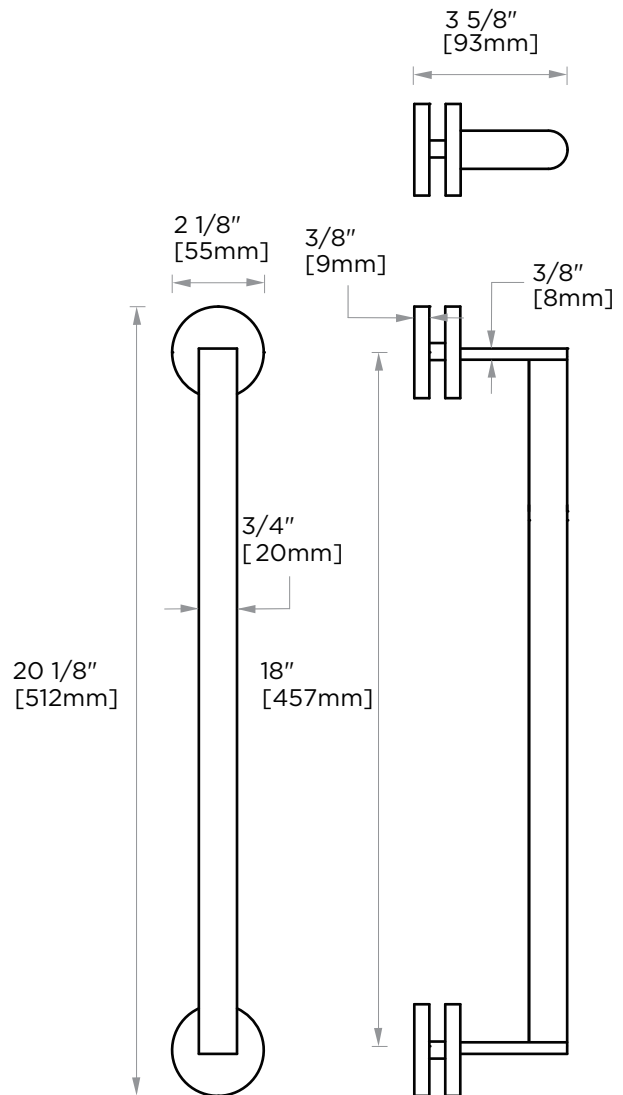

**FRANKFURT  
COLLECTION  
SINGLE SDH 18"**  
3137518

**PRODUCT NAME:** SINGLE SHOWER  
DOOR HANDLE 18"

**PRODUCT CODE:** 3137518

**MATERIAL:** All-brass construction

**KEY FEATURES:** Transitional design.  
Round and straight lines

NOTE: Dimensions and specifications are subject to change without notice.

### HANDLES INFO

Components Included		
①	Handle	X1
②	Set Screw M6	X2
③	Fixing Bracket	X2
④	Rubber Gasket	X4

### GLASS INFO

Glass Hole C-C Distance		
A	8"/203mm	8" Shower Door Handle
	12"/305mm	12" Shower Door Handle
	18"/457mm	18" Shower Door Handle
	24"/610mm	24" Shower Door Handle
	36"/914mm	36" Shower Door Handle
B	1/2" (12mm)	Glass Hole Diameter
C	6-12mm	Glass Thickness