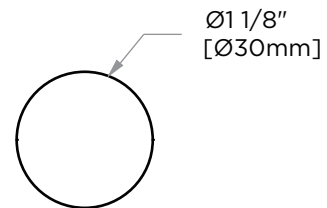

NOTE: Dimensions and specifications are subject to change without notice.