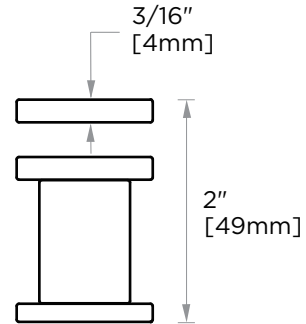

## NICE COLLECTION SINGLE SDH KNOB 1707501

**PRODUCT NAME:** SINGLE SDH KNOB

**PRODUCT CODE:** 1707501

**MATERIAL:** All-brass construction

**KEY FEATURES:** Contemporary design.  
Soft, curved brass with thin rosettes