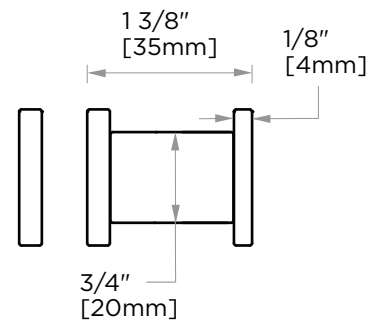

NOTE: Dimensions and specifications are subject to change without notice.